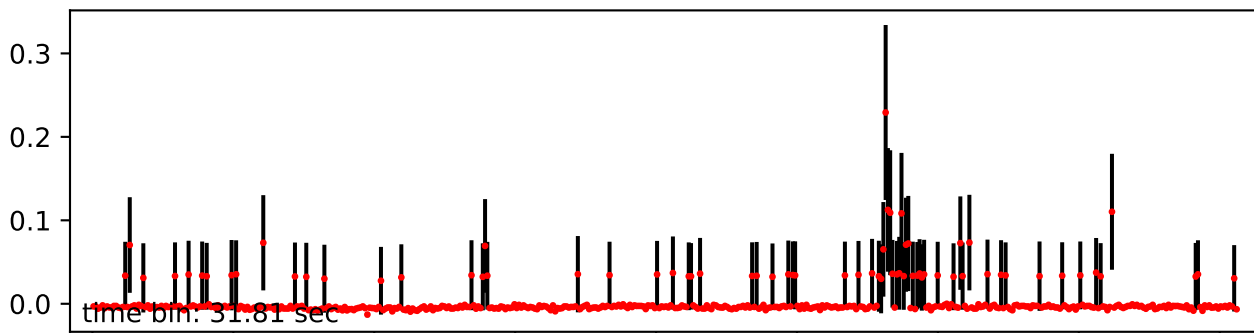

Merged TimeSeries

OBS_ID: 0840842901

EPIC SRCNUM: 7

RA,Dec: 17h30m28.8443s +05d33m50.5035s

EPN

EMOS1

EMOS2

RGS1+RGS2