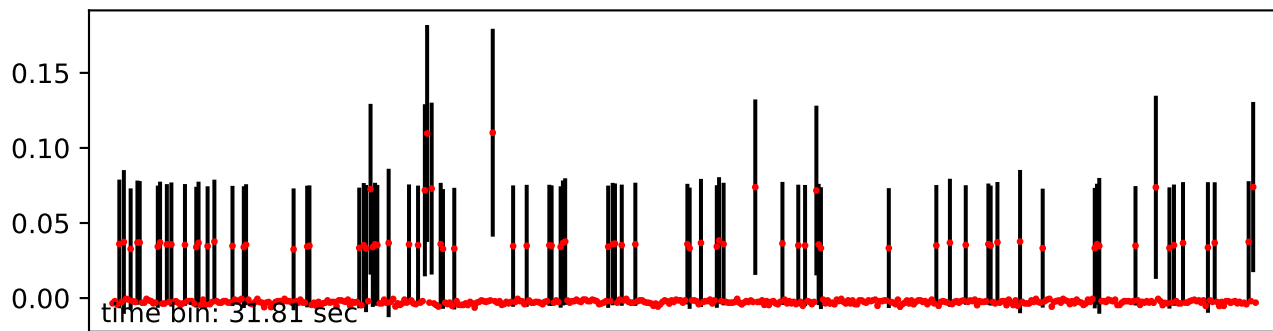

Merged TimeSeries

OBS_ID: 0840842901

EPIC SRCNUM: 8

RA,Dec: 17h30m48.9745s +05d41m32.4537s

EPN

EMOS1

EMOS2

RGS1+RGS2