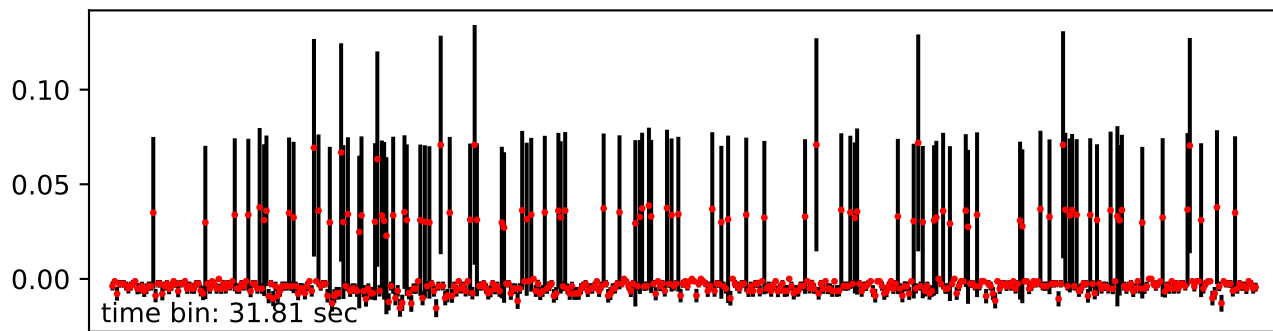

Merged TimeSeries

OBS_ID: 0840842901

EPIC SRCNUM: 9

RA,Dec: 17h30m25.9453s +05d32m50.5934s

EPN

EMOS1

EMOS2

RGS1+RGS2