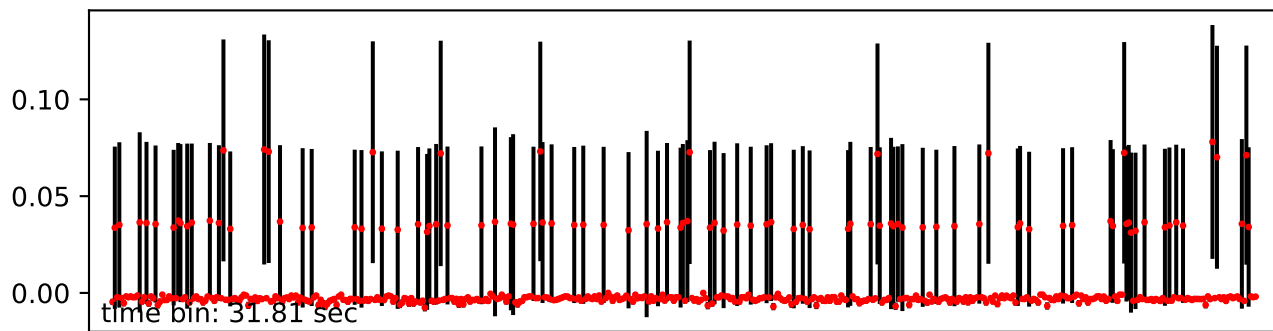

Merged TimeSeries

OBS_ID: 0840842901

EPIC SRCNUM: 10

RA,Dec: 17h29m56.6339s +05d37m23.0088s

EPN

EMOS1

EMOS2

RGS1+RGS2