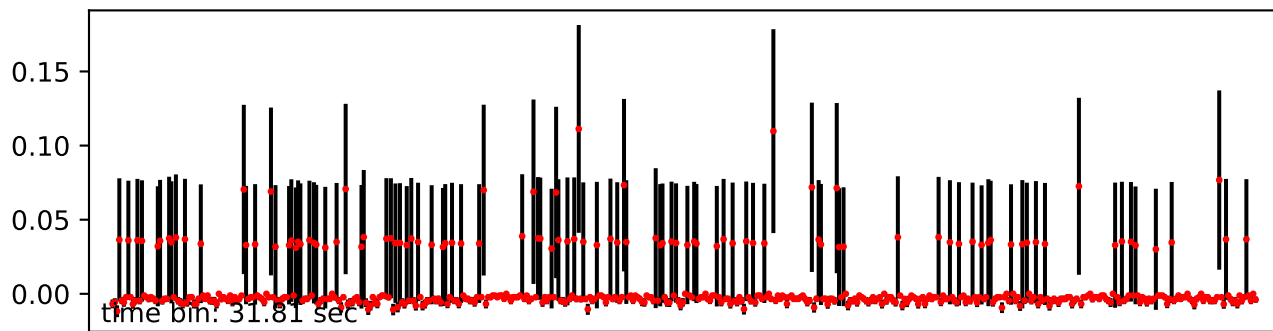

Merged TimeSeries

OBS_ID: 0840842901

EPIC SRCNUM: 11

RA,Dec: 17h30m21.1834s +05d35m56.988s

EPN

EMOS1

EMOS2

RGS1+RGS2