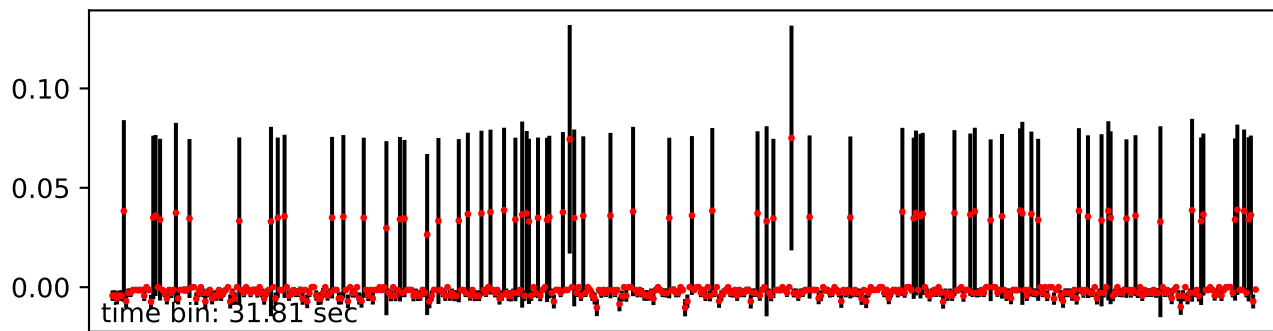

Merged TimeSeries

OBS_ID: 0840842901

EPIC SRCNUM: 12

RA,Dec: 17h29m52.6885s +05d24m11.4129s

EPN

EMOS1

EMOS2

RGS1+RGS2