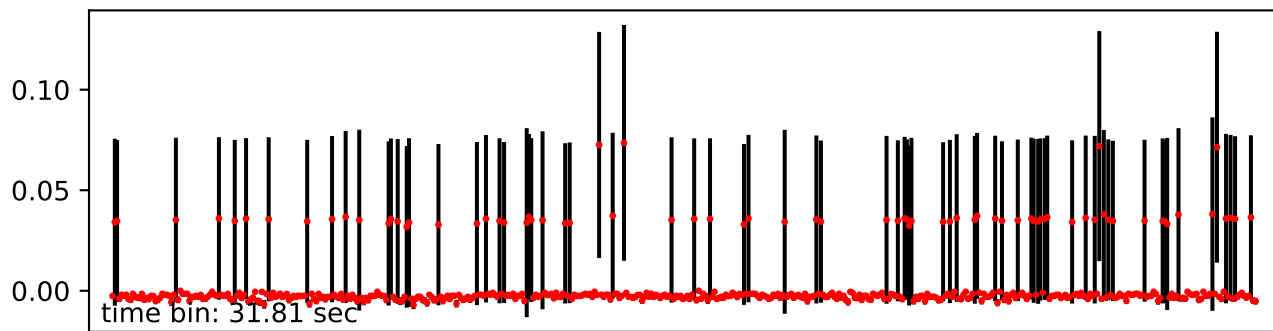

# Merged TimeSeries

OBS\_ID: 0840842901

EPIC SRCNUM: 14

RA,Dec: 17h29m55.1457s +05d42m01.1207s

EPN

EMOS1

EMOS2

RGS1+RGS2