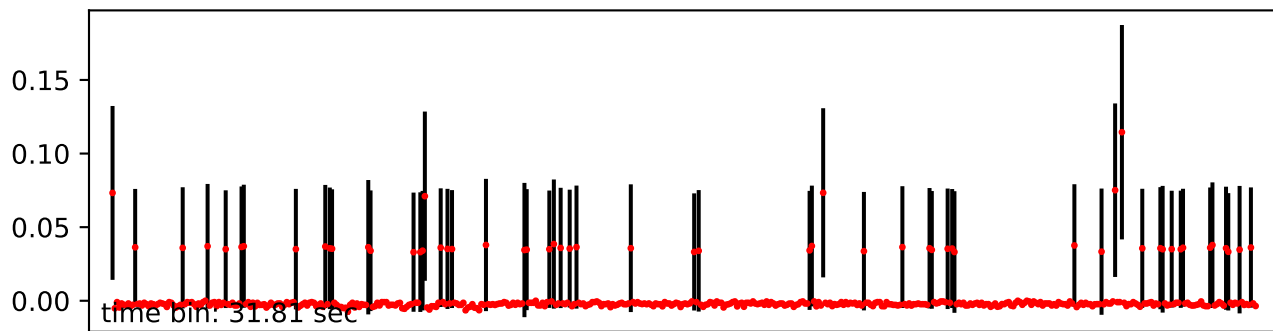

Merged TimeSeries

OBS_ID: 0840842901

EPIC SRCNUM: 17

RA,Dec: 17h29m36.2674s +05d33m27.0086s

EPN

EMOS1

EMOS2

RGS1+RGS2