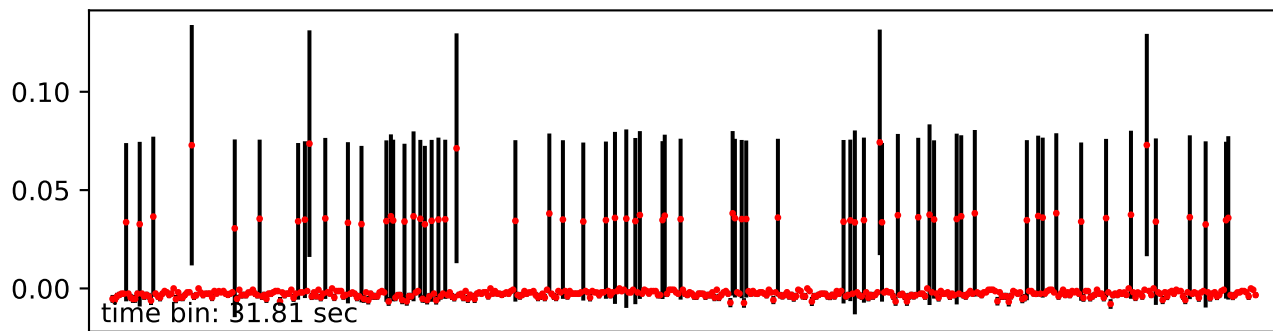

Merged TimeSeries

OBS_ID: 0840842901

EPIC SRCNUM: 20

RA,Dec: 17h30m04.8757s +05d27m56.4674s

EPN

EMOS1

EMOS2

RGS1+RGS2