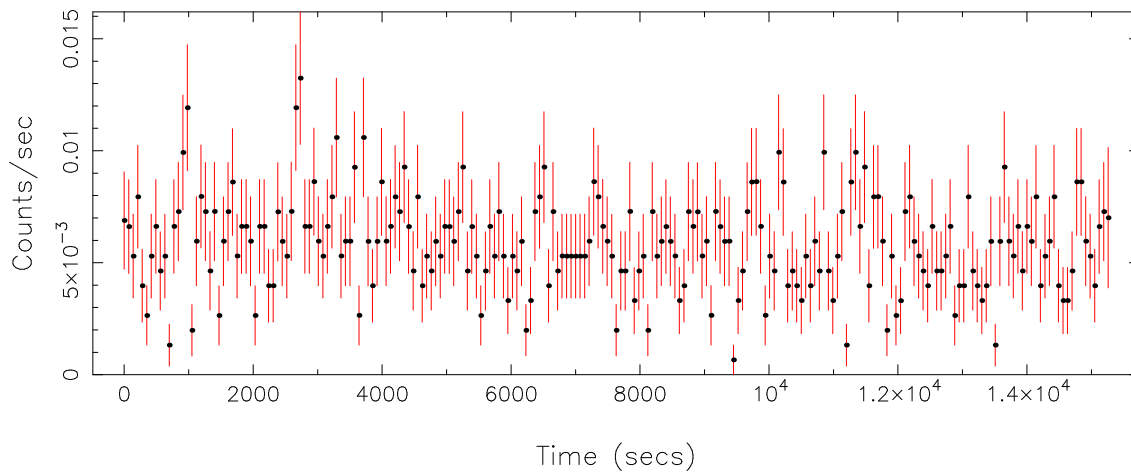

Plotted bin size: 70 secs

Time series start (MJD): 58940.9845738

Background subtracted time series

Mean Rate= 0.06729798

Background time series

Mean Rate= 5.84995×10^{-3}

GTI time series (histogram) and fractional exposure values (blue points)