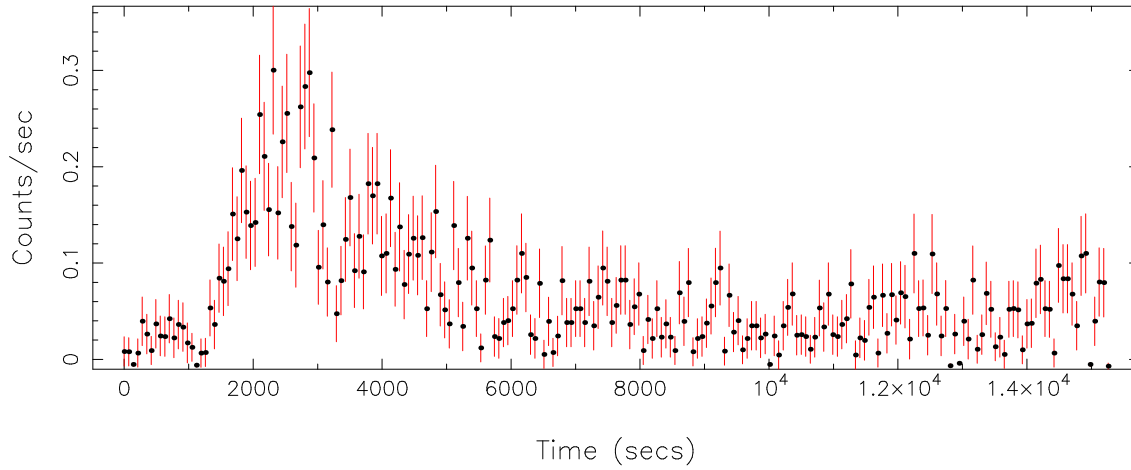

Filename: product/P0840842901M1U002SRCTSR8001.FIT

Obs. ID: 0840842901 (PM 117303+05)

Exp ID: M1U002

Source no.: 1

Source RA_corr: 17:30:22.77 (J2000)

Source Dec_corr: 5:32:49.3 (J2000)

Time series bin size: 70 secs

Plotted bin size: 70 secs

Time series start (MJD): 58940.9845738

Background subtracted time series

Mean Rate= 0.06729798

Background time series

Mean Rate= 5.84995×10^{-3}

GTI time series (histogram) and fractional exposure values (blue points)