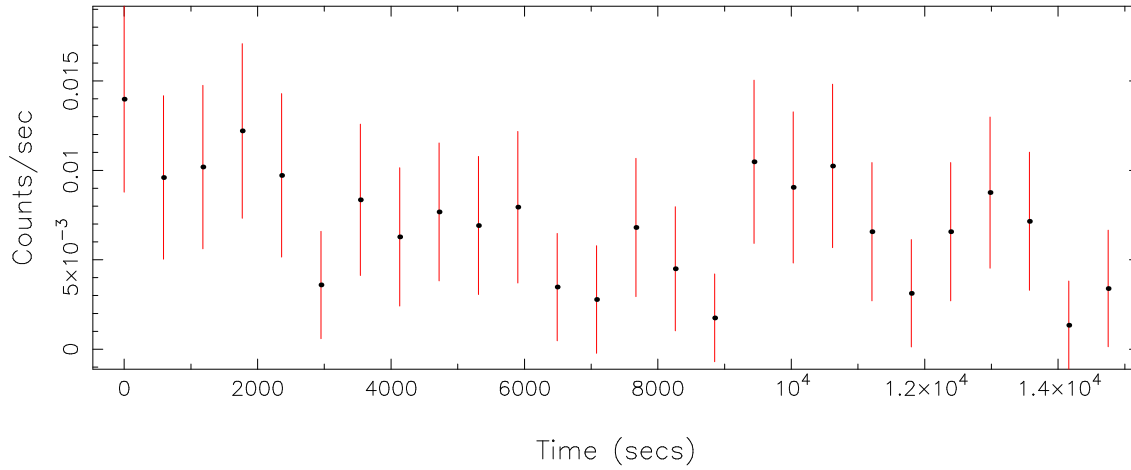

Filename: product/P0840842901M1U002SRCTSR8002.FIT

Obs. ID: 0840842901 (PM I17303+05)

Exp ID: M1U002

Source no.: 2

Source RA_corr: 17:29:40.17 (J2000)

Source Dec_corr: 5:29:50.5 (J2000)

Time series bin size: 590 secs

Plotted bin size: 590 secs

Time series start (MJD): 58940.9875831

Background subtracted time series

Mean Rate= 7.01628×10^{-3}

Background time series

Mean Rate= 1.87571×10^{-3}

GTI time series (histogram) and fractional exposure values (blue points)