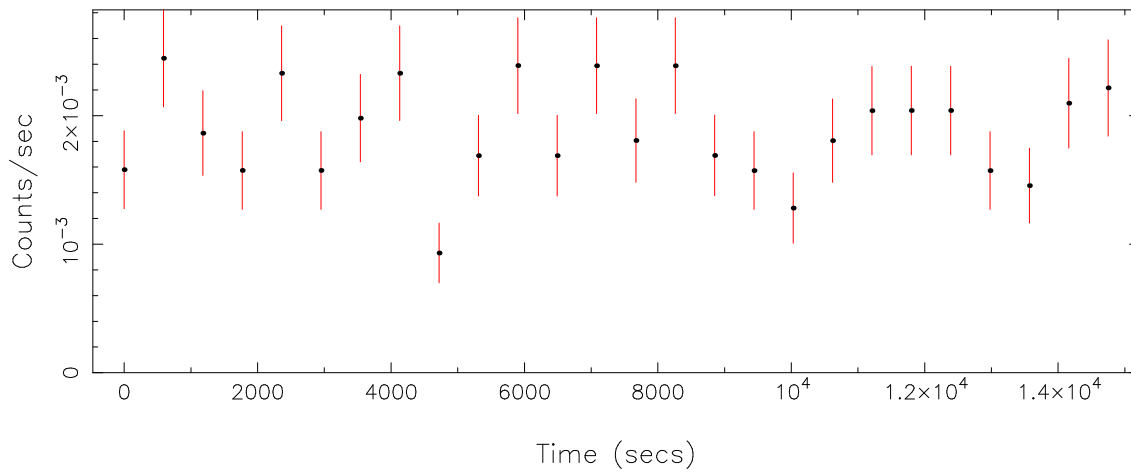

Plotted bin size: 590 secs

Time series start (MJD): 58940.9875831

Background subtracted time series

Mean Rate= 7.01628×10^{-3}

Background time series

Mean Rate= 1.87571×10^{-3}

GTI time series (histogram) and fractional exposure values (blue points)