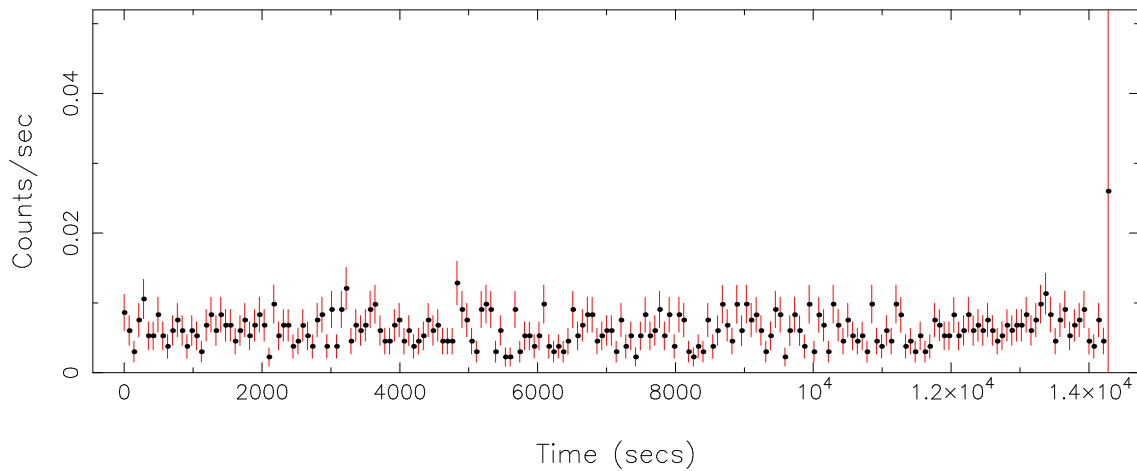

Plotted bin size: 70 secs

Time series start (MJD): 58940.9962808

Background subtracted time series

Mean Rate= 0.07202572

Background time series

Mean Rate= 6.26223x10<sup>-3</sup>

GTI time series (histogram) and fractional exposure values (blue points)