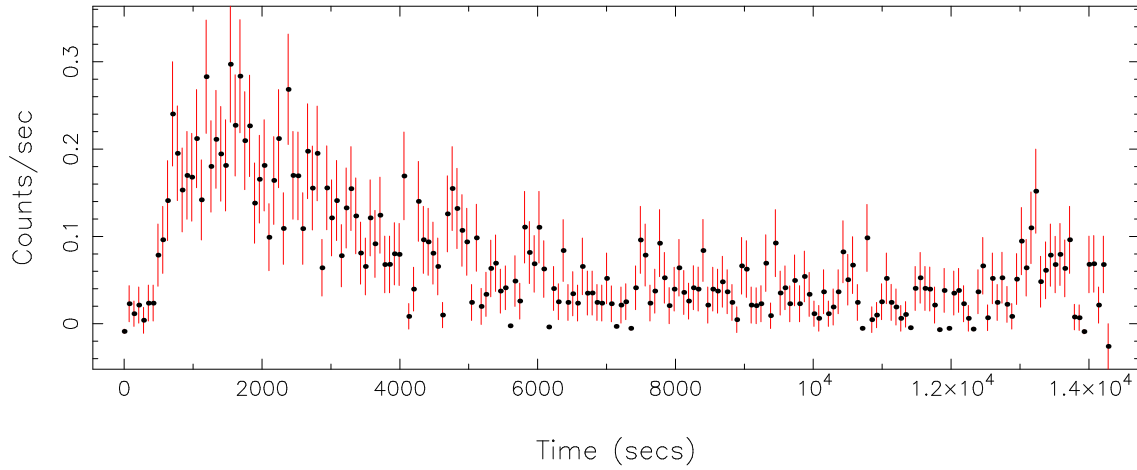

Filename: product/P0840842901M2U002SRCTSR8001.FIT

Obs. ID: 0840842901 (PM 117303+05)

Exp ID: M2U002

Source no.: 1

Source RA\_corr: 17:30:22.77 (J2000)

Source Dec\_corr: 5:32:49.3 (J2000)

Time series bin size: 70 secs

Plotted bin size: 70 secs

Time series start (MJD): 58940.9962808

Background subtracted time series

Mean Rate= 0.07202572

Background time series

Mean Rate= 6.26223x10<sup>-3</sup>

GTI time series (histogram) and fractional exposure values (blue points)