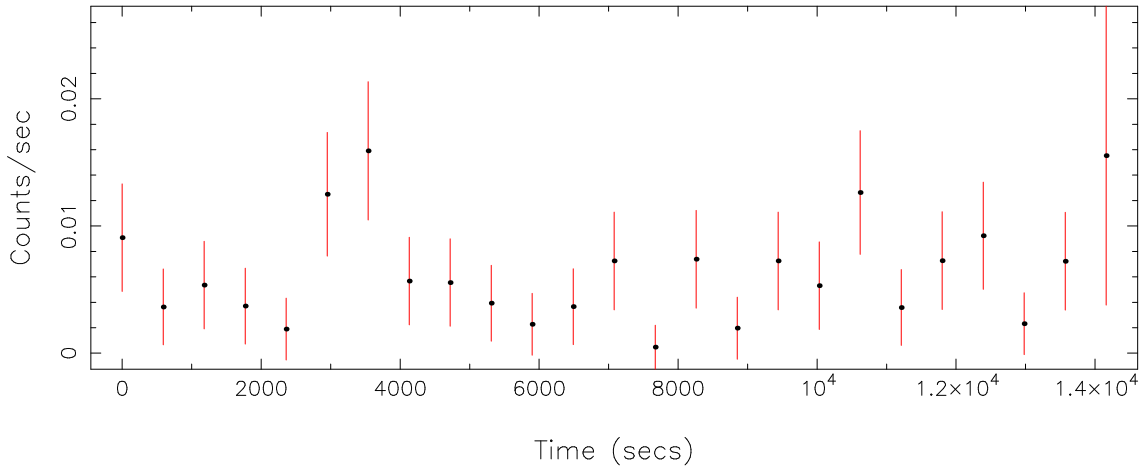

Filename: product/P0840842901M2U002SRCTSR8002.FIT
 Obs. ID: 0840842901 (PM I17303+05)
 Exp ID: M2U002
 Source no.: 2
 Source RA_corr: 17:29:40.17 (J2000)
 Source Dec_corr: 5:29:50.5 (J2000)
 Time series bin size: 590 secs
 Plotted bin size: 590 secs
 Time series start (MJD): 58940.9992900

Background subtracted time series

Mean Rate= 6.42393×10^{-3}

Background time series

Mean Rate= 1.32061×10^{-3}

GTI time series (histogram) and fractional exposure values (blue points)