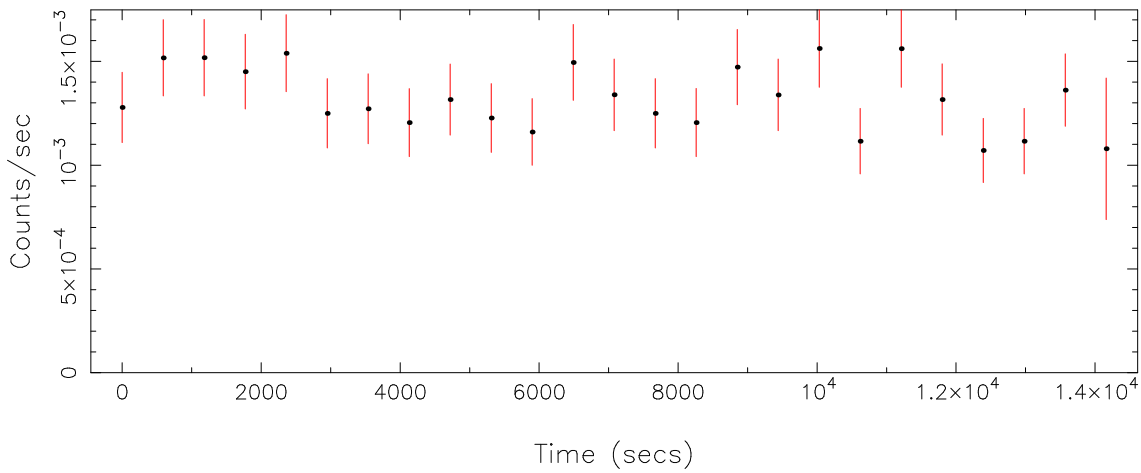

Filename: product/P0840842901M2U002SRCTSR8002.FIT
 Obs. ID: 0840842901 (PM I17303+05)
 Exp ID: M2U002
 Source no.: 2
 Source RA_corr: 17:29:40.17 (J2000)
 Source Dec_corr: 5:29:50.5 (J2000)
 Time series bin size: 590 secs
 Plotted bin size: 590 secs
 Time series start (MJD): 58940.9992900

Background subtracted time series

Mean Rate= 6.42393×10^{-3}

Background time series

Mean Rate= 1.32061×10^{-3}

GTI time series (histogram) and fractional exposure values (blue points)