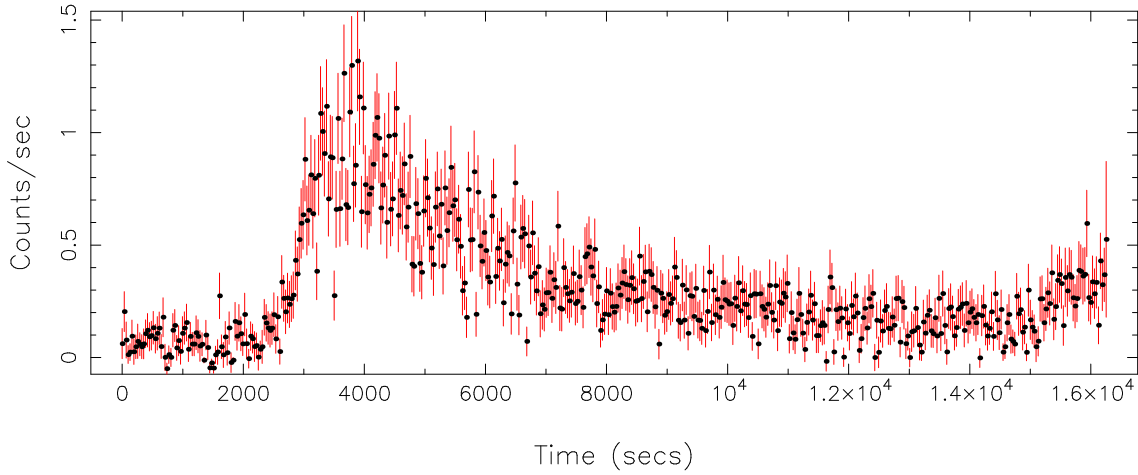

Filename: product/P0840842901PNU009SRCTSR8001.FIT  
 Obs. ID: 0840842901 (PM 117303+05)  
 Exp ID: PNU009  
 Source no.: 1  
 Source RA\_corr: 17:30:22.77 (J2000)  
 Source Dec\_corr: 5:32:49.3 (J2000)  
 Time series bin size: 1.46 secs  
 Plotted bin size: 32.1200027 secs  
 Time series start (MJD): 58940.9695278

Background subtracted time series

Mean Rate= 0.30531504

Background time series

Mean Rate= 0.02826596

GTI time series (histogram) and fractional exposure values (blue points)