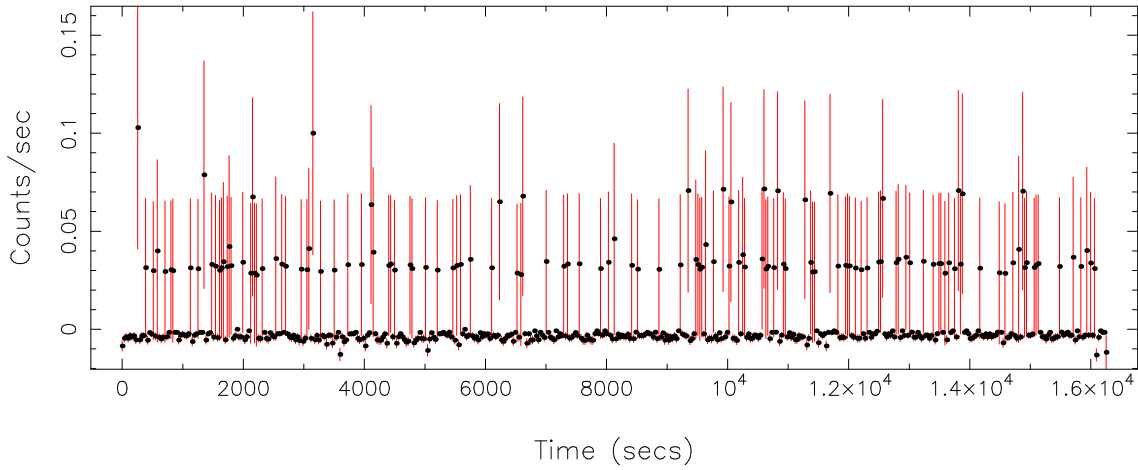

Filename: product/P0840842901PNU009SRCTSR8004.FIT

Obs. ID: 0840842901 (PM 117303+05)

Exp ID: PNU009

Source no.: 4

Source RA_corr: 17:30:56.92 (J2000)

Source Dec_corr: 5:29:34.9 (J2000)

Time series bin size: 1.46 secs

Plotted bin size: 32.1200027 secs

Time series start (MJD): 58940.9695278

Background subtracted time series

Mean Rate = 7.20864×10^{-3}

Background time series

Mean Rate = 3.6892×10^{-3}

GTI time series (histogram) and fractional exposure values (blue points)