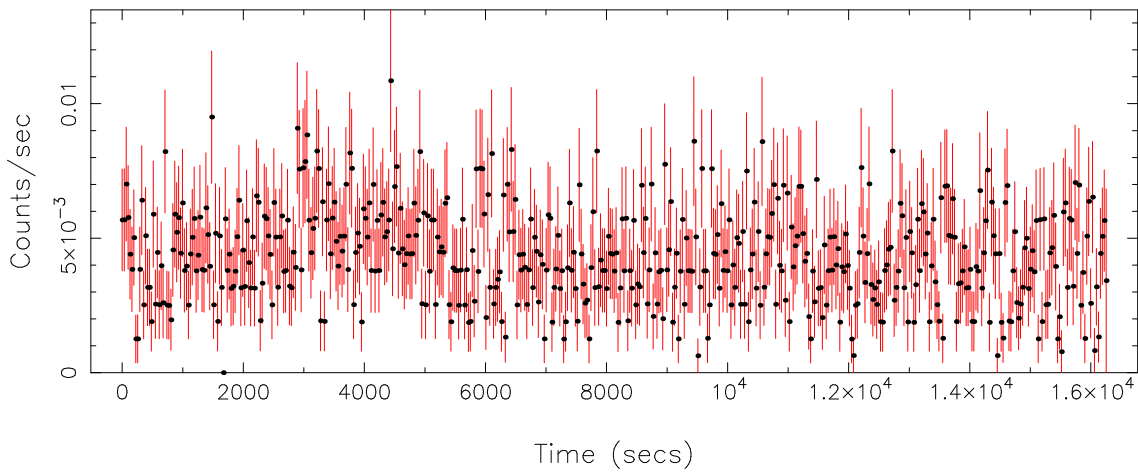

Plotted bin size: 32.1200027 secs

Time series start (MJD): 58940.9695278

Background subtracted time series

Mean Rate= 7.20563×10^{-3}

Background time series

Mean Rate= 4.34028×10^{-3}

GTI time series (histogram) and fractional exposure values (blue points)