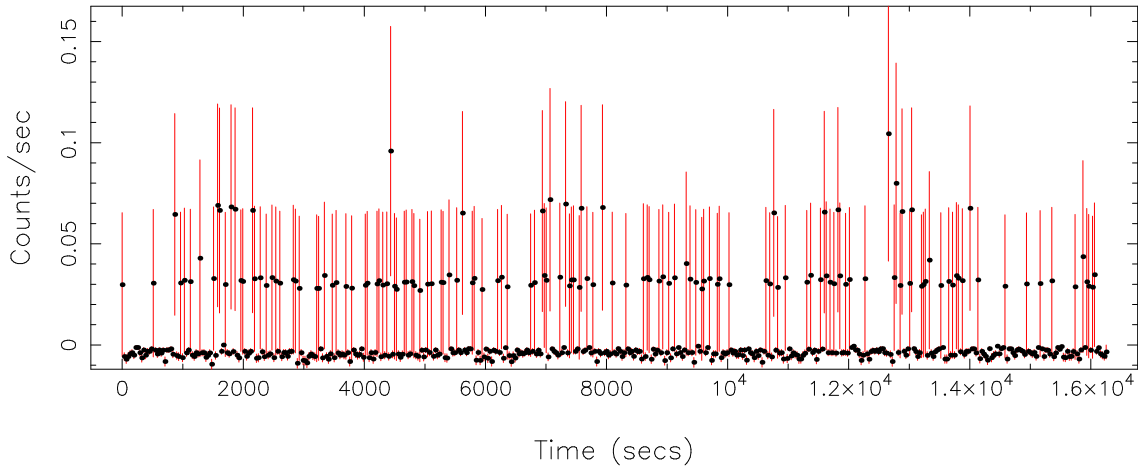

Filename: product/P0840842901PNU009SRCTSR8005.FIT

Obs. ID: 0840842901 (PM 117303+05)

Exp ID: PNU009

Source no.: 5

Source RA_corr: 17:30:28.84 (J2000)

Source Dec_corr: 5:35:36.7 (J2000)

Time series bin size: 1.46 secs

Plotted bin size: 32.1200027 secs

Time series start (MJD): 58940.9695278

Background subtracted time series

Mean Rate= 7.20563×10^{-3}

Background time series

Mean Rate= 4.34028×10^{-3}

GTI time series (histogram) and fractional exposure values (blue points)