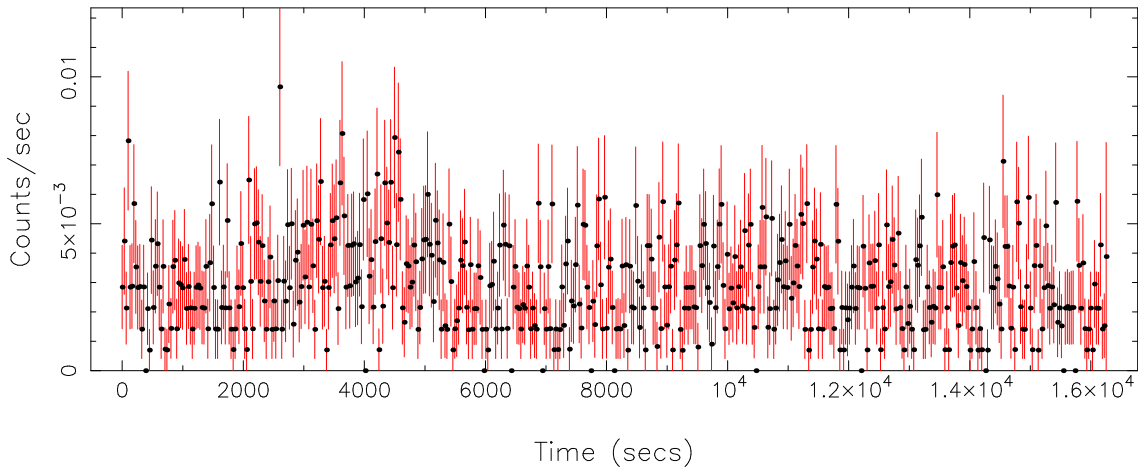

Plotted bin size: 32.1200027 secs

Time series start (MJD): 58940.9695278

Background subtracted time series

Mean Rate= 5.83727×10^{-3}

Background time series

Mean Rate= 2.92437×10^{-3}

GTI time series (histogram) and fractional exposure values (blue points)