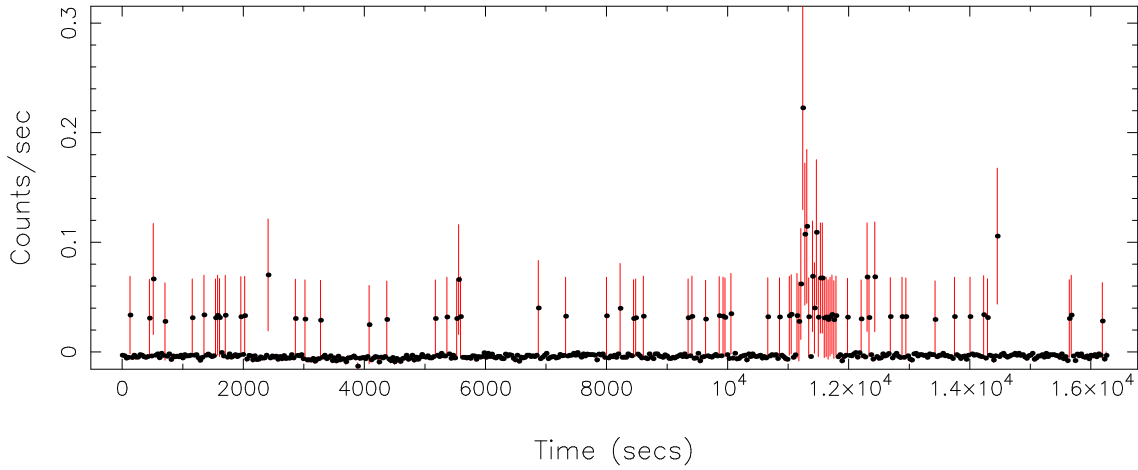

Filename: product/P0840842901PNU009SRCTSR8007.FIT

Obs. ID: 0840842901 (PM 117303+05)

Exp ID: PNU009

Source no.: 7

Source RA_corr: 17:30:28.91 (J2000)

Source Dec_corr: 5:33:51.1 (J2000)

Time series bin size: 1.46 secs

Plotted bin size: 32.1200027 secs

Time series start (MJD): 58940.9695278

Background subtracted time series

Mean Rate= 2.99557×10^{-3}

Background time series

Mean Rate= 4.17541×10^{-3}

GTI time series (histogram) and fractional exposure values (blue points)