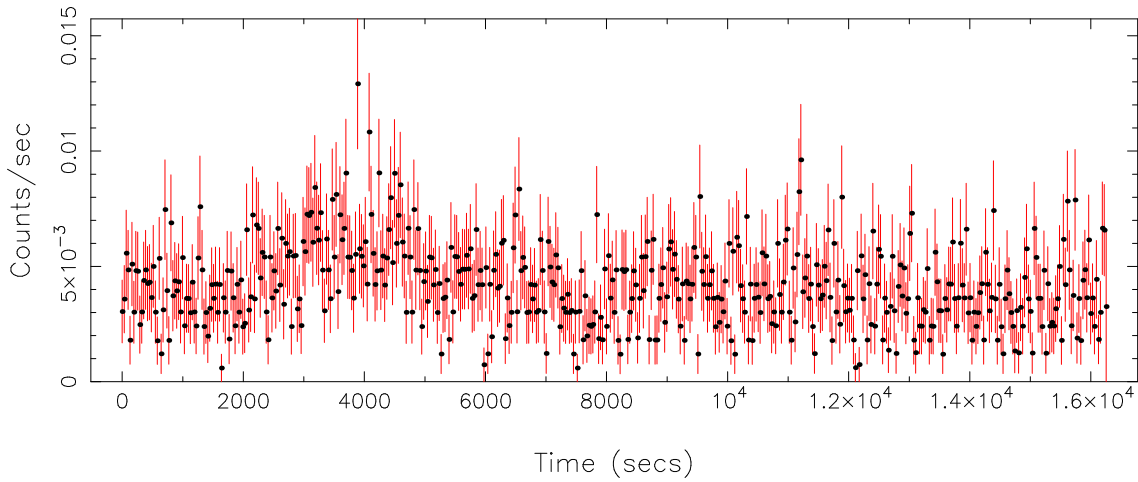

Plotted bin size: 32.1200027 secs

Time series start (MJD): 58940.9695278

Background subtracted time series

Mean Rate= 2.99557×10^{-3}

Background time series

Mean Rate= 4.17541×10^{-3}

GTI time series (histogram) and fractional exposure values (blue points)