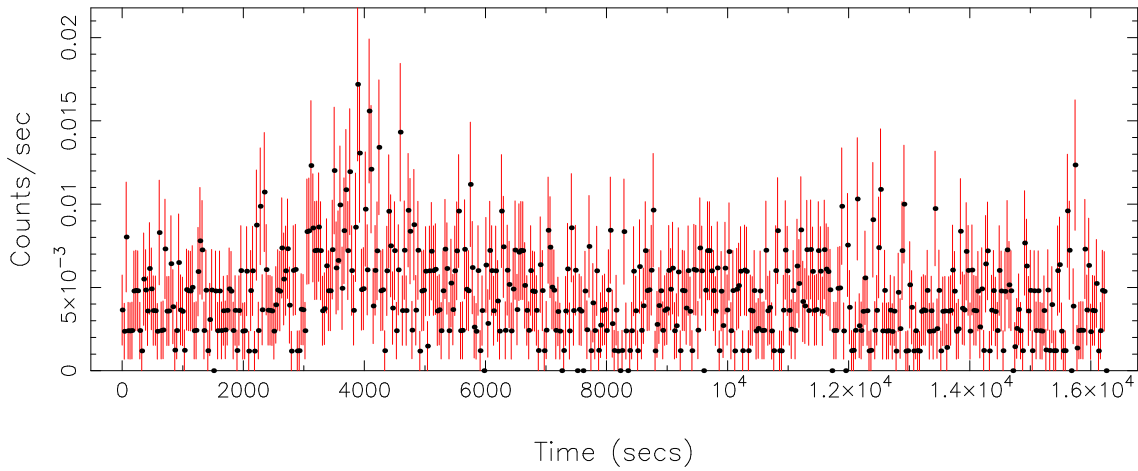

Plotted bin size: 32.1200027 secs

Time series start (MJD): 58940.9695278

Background subtracted time series

Mean Rate=  $3.26938 \times 10^{-3}$

Background time series

Mean Rate=  $4.51705 \times 10^{-3}$

GTI time series (histogram) and fractional exposure values (blue points)