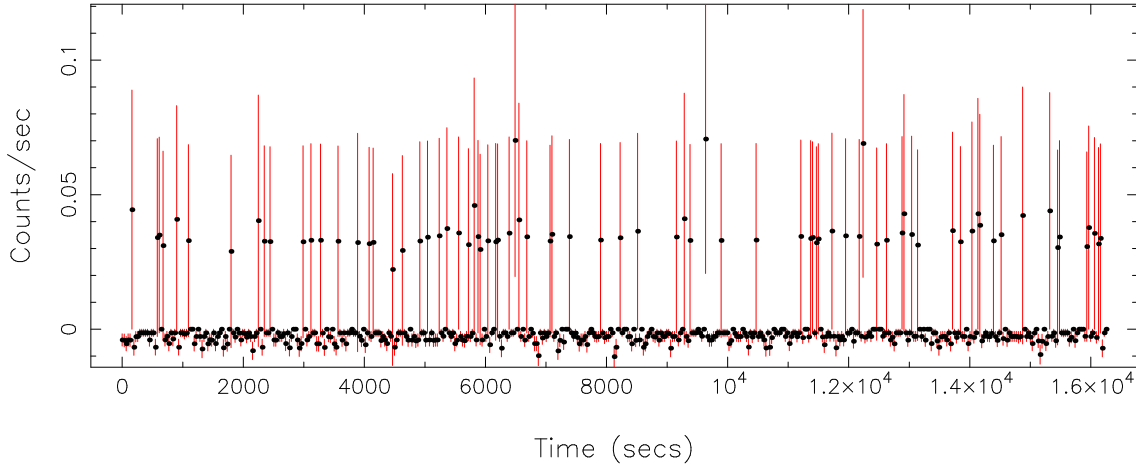

Filename: product/P0840842901PNU009SRCTSR800C.FIT

Obs. ID: 0840842901 (PM 117303+05)

Exp ID: PNU009

Source no.: 12

Source RA\_corr: 17:29:52.71 (J2000)

Source Dec\_corr: 5:24:12.5 (J2000)

Time series bin size: 1.46 secs

Plotted bin size: 32.1200027 secs

Time series start (MJD): 58940.9695278

Background subtracted time series

Mean Rate=  $3.35806 \times 10^{-3}$

Background time series

Mean Rate=  $2.57973 \times 10^{-3}$

GTI time series (histogram) and fractional exposure values (blue points)