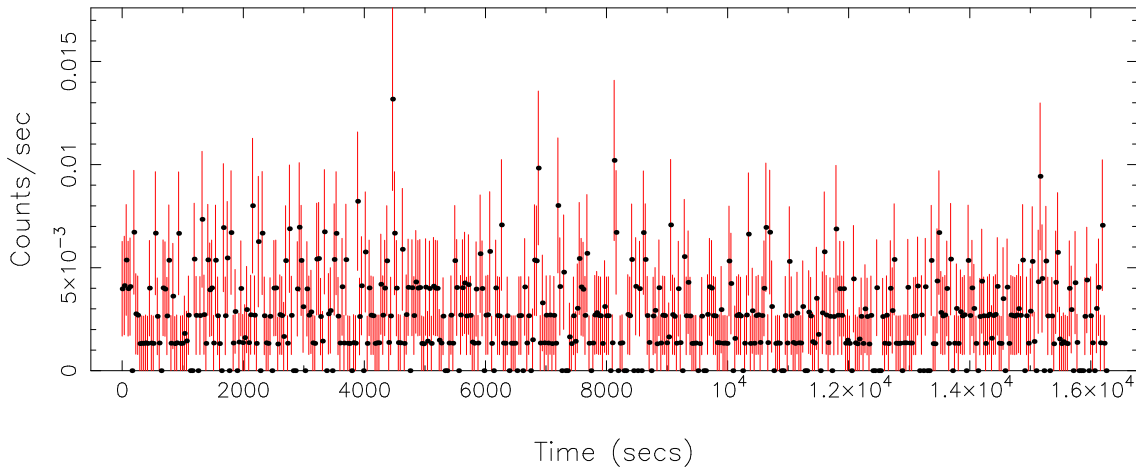

Plotted bin size: 32.1200027 secs

Time series start (MJD): 58940.9695278

Background subtracted time series

Mean Rate=  $3.35806 \times 10^{-3}$

Background time series

Mean Rate=  $2.57973 \times 10^{-3}$

GTI time series (histogram) and fractional exposure values (blue points)