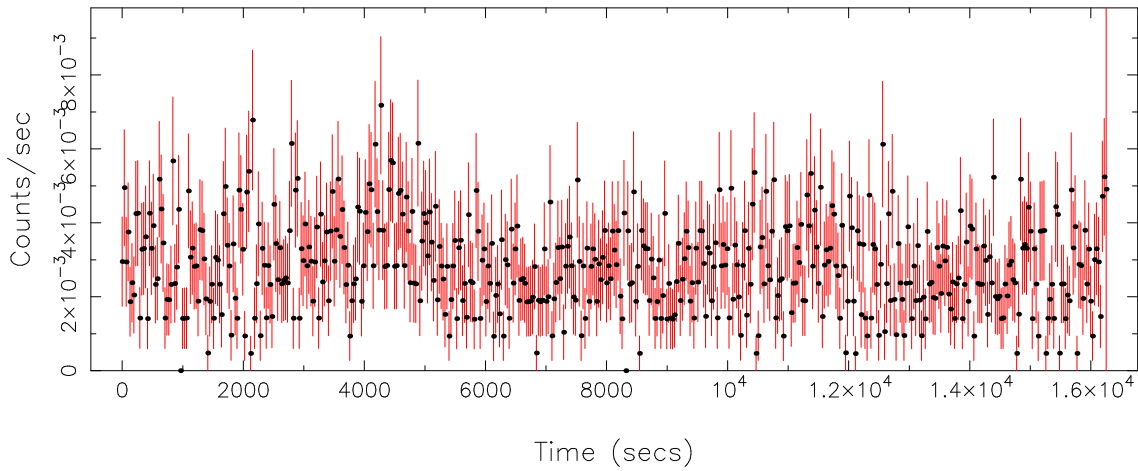

Plotted bin size: 32.120027 secs

Time series start (MJD): 58940.9695278

Background subtracted time series

Mean Rate=  $3.19791 \times 10^{-3}$

Background time series

Mean Rate=  $2.8334 \times 10^{-3}$

GTI time series (histogram) and fractional exposure values (blue points)