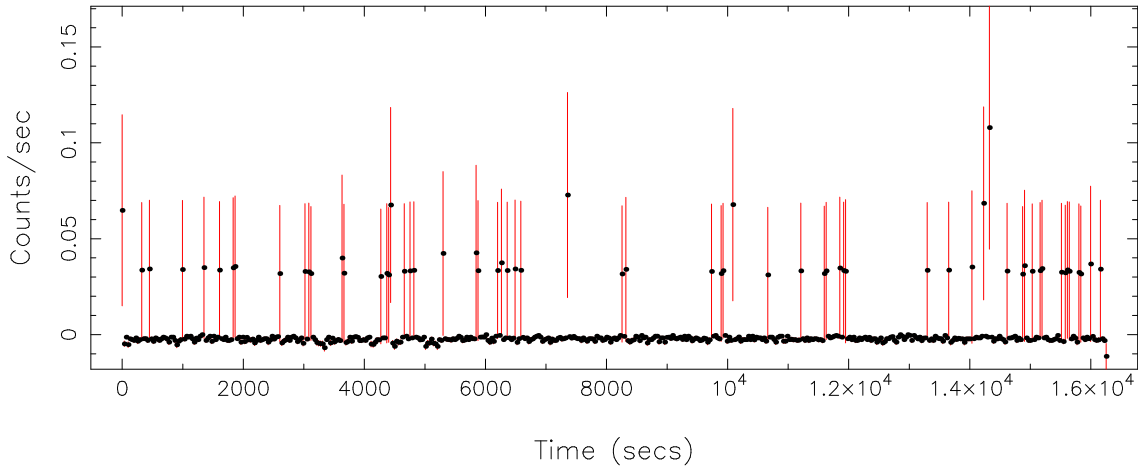

Filename: product/P0840842901PNU009SRCTSR8011.FIT
 Obs. ID: 0840842901 (PM I17303+05)
 Exp ID: PNU009
 Source no.: 17
 Source RA_corr: 17:29:36.33 (J2000)
 Source Dec_corr: 5:33:28.4 (J2000)
 Time series bin size: 1.46 secs
 Plotted bin size: 32.1200027 secs
 Time series start (MJD): 58940.9695278

Background subtracted time series

Mean Rate= 2.59984×10^{-3}

Background time series

Mean Rate= 2.36118×10^{-3}

GTI time series (histogram) and fractional exposure values (blue points)