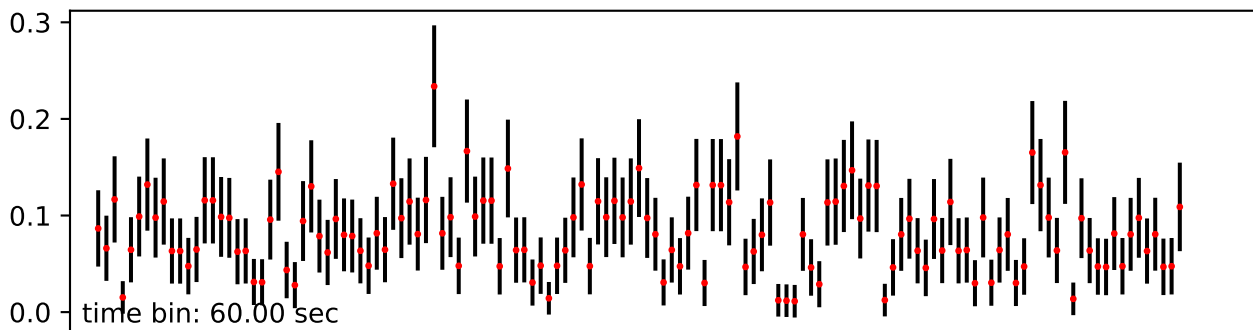

Merged TimeSeries

OBS_ID: 0840910101

EPIC SRCNUM: 1

RA,Dec: 02h51m07.6985s +60d25m01.5637s

EPN

EMOS1

EMOS2

RGS1+RGS2