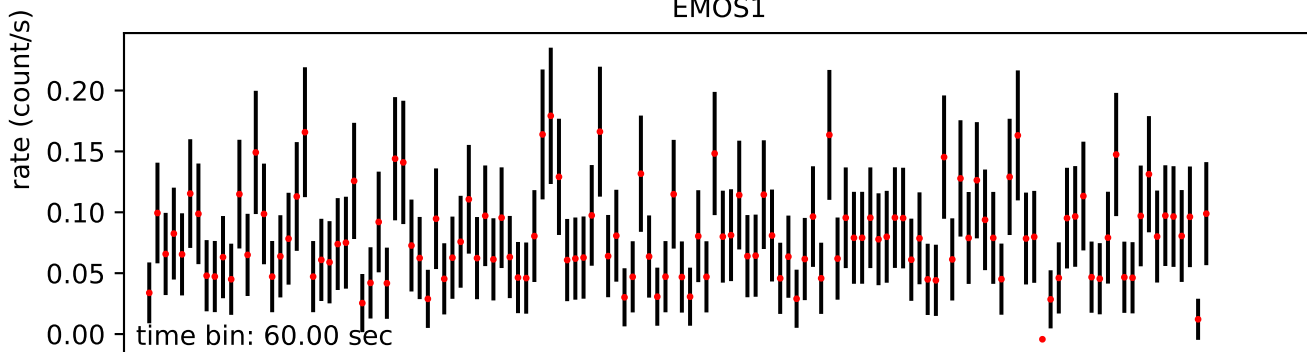

Merged TimeSeries

OBS_ID: 0840910101

EPIC SRCNUM: 1

RA,Dec: 02h51m07.6985s +60d25m01.5637s

EPN

EMOS1

EMOS2

RGS1+RGS2