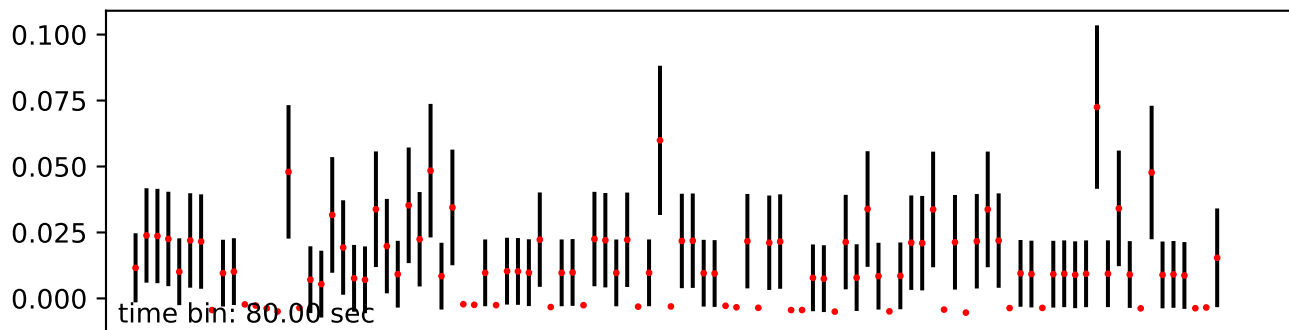

Merged TimeSeries

OBS_ID: 0840910101

EPIC SRCNUM: 4

RA,Dec: 02h51m11.6466s +60d25m29.9746s

EPN

EMOS1

EMOS2

RGS1+RGS2