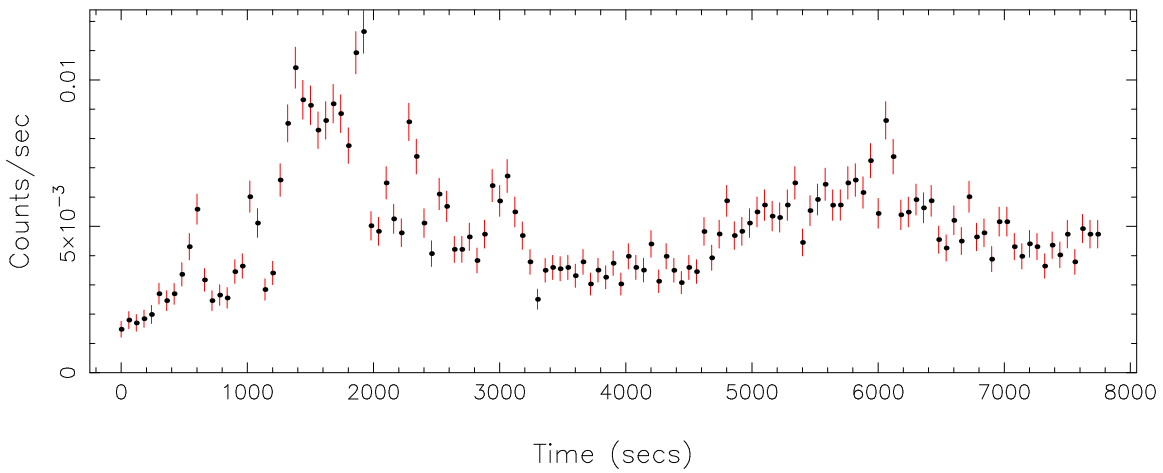

Filename: product/P0840910101M1S001SRCTSR8001.FIT
 Obs. ID: 0840910101 (HD17505)
 Exp ID: M1S001
 Source no.: 1
 Source RA_corr: 2:51:7.94 (J2000)
 Source Dec_corr: 60:25:3.0 (J2000)
 Time series bin size: 60 secs
 Plotted bin size: 60 secs
 Time series start (MJD): 58881.6371940

Background subtracted time series Mean Rate= 0.08044515

Background time series Mean Rate= 4.97837×10^{-3}

GTI time series (histogram) and fractional exposure values (blue points)