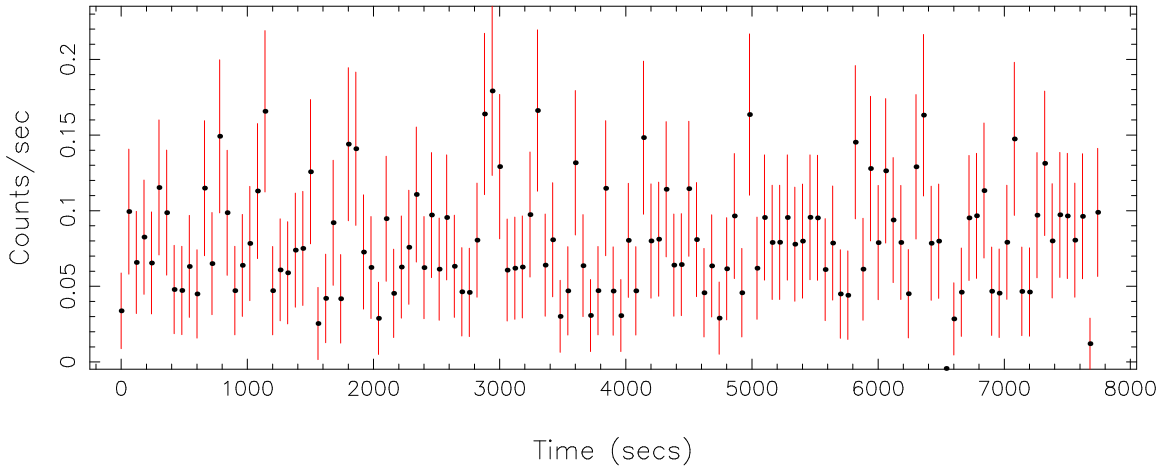

Filename: product/P0840910101M1S001SRCTSR8001.FIT
 Obs. ID: 0840910101 (HD17505)
 Exp ID: M1S001
 Source no.: 1
 Source RA_corr: 2:51:7.94 (J2000)
 Source Dec_corr: 60:25:3.0 (J2000)
 Time series bin size: 60 secs
 Plotted bin size: 60 secs
 Time series start (MJD): 58881.6371940

Background subtracted time series Mean Rate= 0.08044515

Background time series Mean Rate= 4.97837×10^{-3}

GTI time series (histogram) and fractional exposure values (blue points)