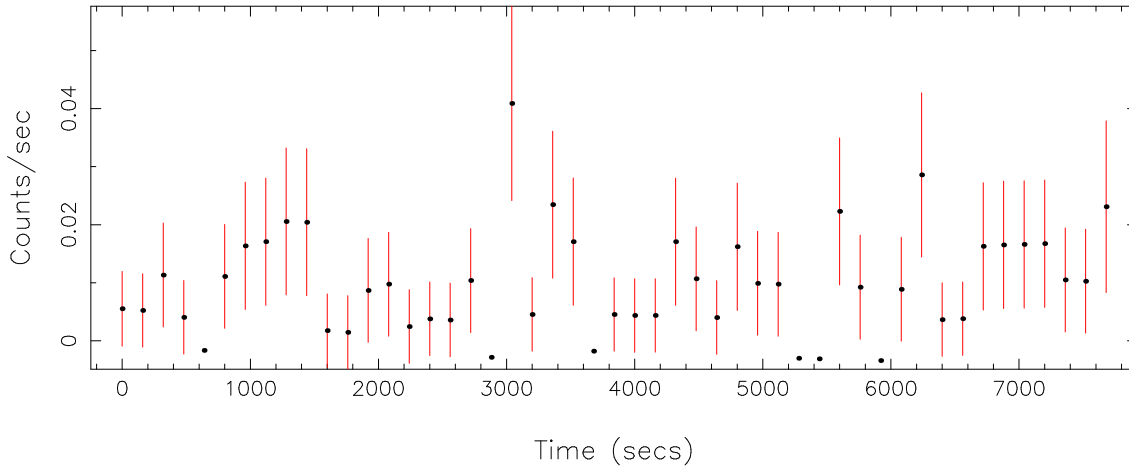

Filename: product/P0840910101M1S001SRCTSR8002.FIT

Obs. ID: 0840910101 (HD17505)

Exp ID: M1S001

Source no.: 2

Source RA_corr: 2:51:13.85 (J2000)

Source Dec_corr: 60:23:9.8 (J2000)

Time series bin size: 160 secs

Plotted bin size: 160 secs

Time series start (MJD): 58881.637727

Background subtracted time series

Mean Rate= 0.01002383

Background time series

Mean Rate= 2.63817×10^{-3}

GTI time series (histogram) and fractional exposure values (blue points)