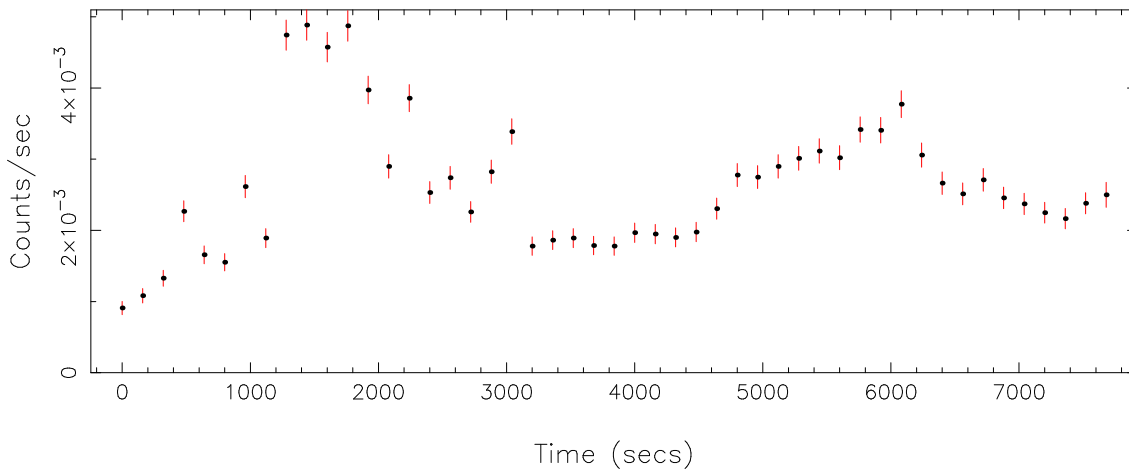

Plotted bin size: 160 secs

Time series start (MJD): 58881.637727

Background subtracted time series

Mean Rate= 0.01002383

Background time series

Mean Rate= 2.63817×10^{-3}

GTI time series (histogram) and fractional exposure values (blue points)