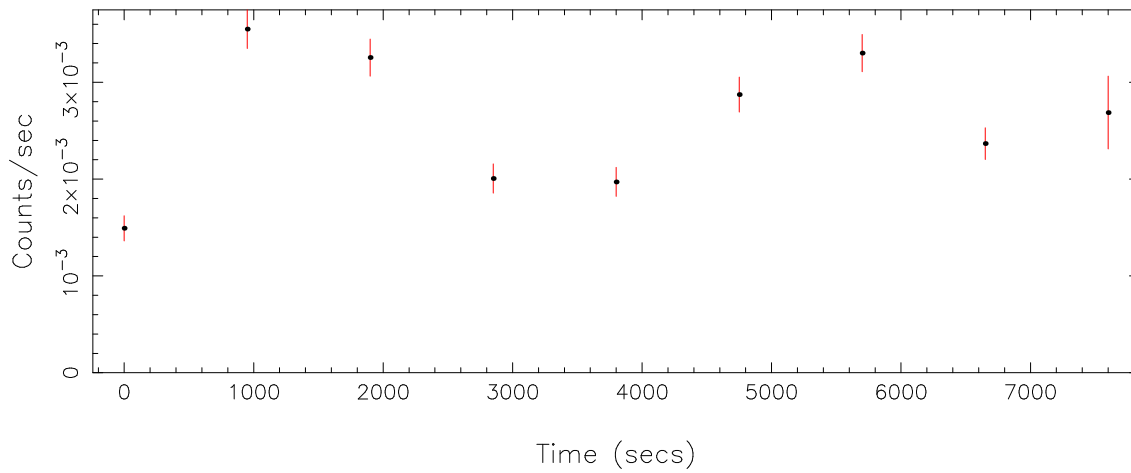

Plotted bin size: 950 secs

Time series start (MJD): 58881.6423445

Background subtracted time series

Mean Rate= 7.19532×10^{-3}

Background time series

Mean Rate= 2.61141×10^{-3}

GTI time series (histogram) and fractional exposure values (blue points)