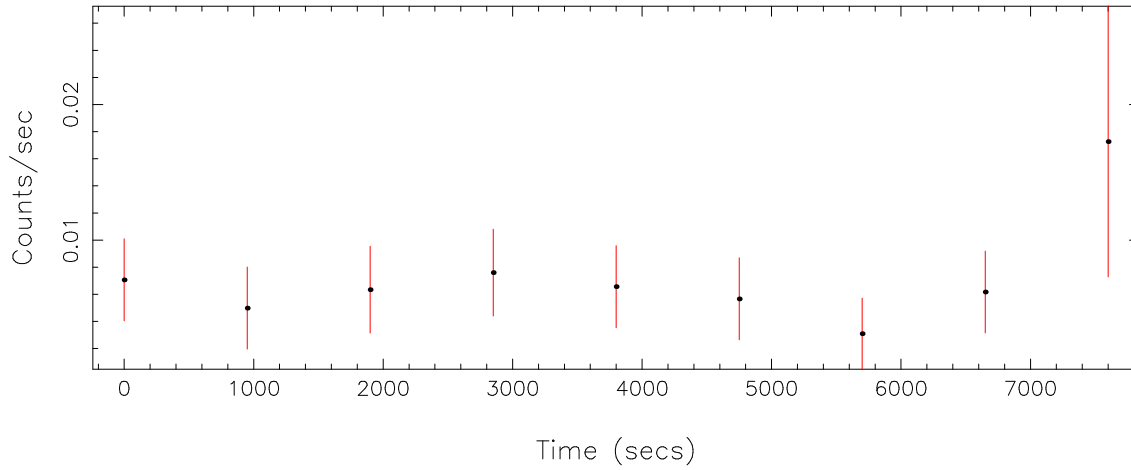

Filename: product/P0840910101M1S001SRCTSR8003.FIT

Obs. ID: 0840910101 (HD17505)

Exp ID: M1S001

Source no.: 3

Source RA_corr: 2:49:58.94 (J2000)

Source Dec_corr: 60:28:15.3 (J2000)

Time series bin size: 950 secs

Plotted bin size: 950 secs

Time series start (MJD): 58881.6423445

Background subtracted time series

Mean Rate= 7.19532×10^{-3}

Background time series

Mean Rate= 2.61141×10^{-3}

GTI time series (histogram) and fractional exposure values (blue points)