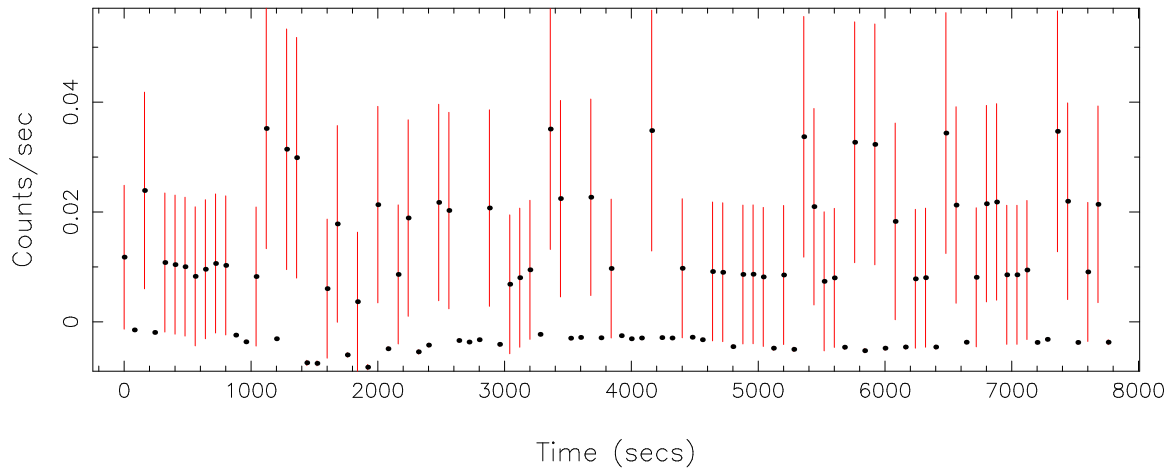

Filename: product/P0840910101M1S001SRCTSR8004.FIT

Obs. ID: 0840910101 (HD17505)

Exp ID: M1S001

Source no.: 4

Source RA_corr: 2:51:11.90 (J2000)

Source Dec_corr: 60:25:31.3 (J2000)

Time series bin size: 80 secs

Plotted bin size: 80 secs

Time series start (MJD): 58881.6373098

Background subtracted time series

Mean Rate= 8.08159×10^{-3}

Background time series

Mean Rate= 4.06035×10^{-3}

GTI time series (histogram) and fractional exposure values (blue points)