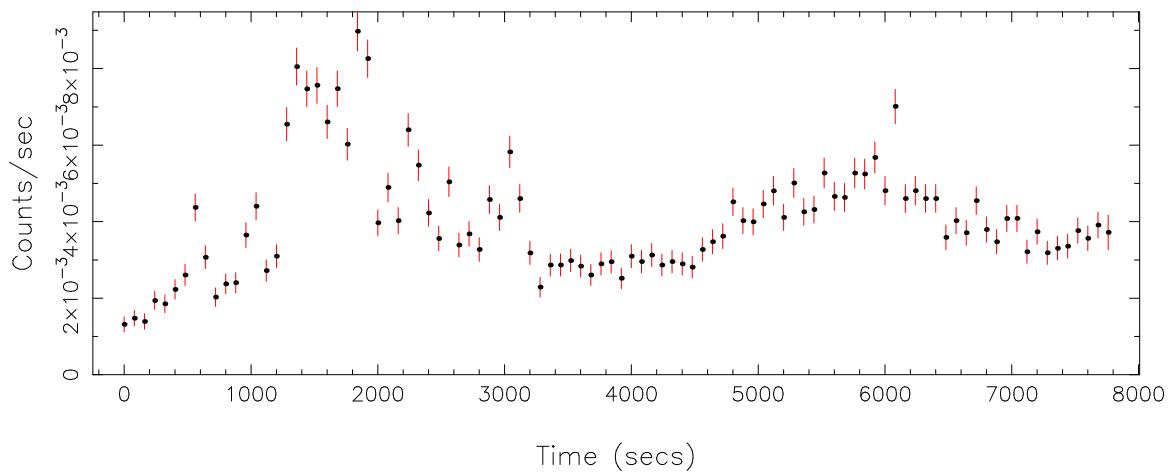

Plotted bin size: 80 secs

Time series start (MJD): 58881.6373098

Background subtracted time series

Mean Rate= 8.08159×10^{-3}

Background time series

Mean Rate= 4.06035×10^{-3}

GTI time series (histogram) and fractional exposure values (blue points)