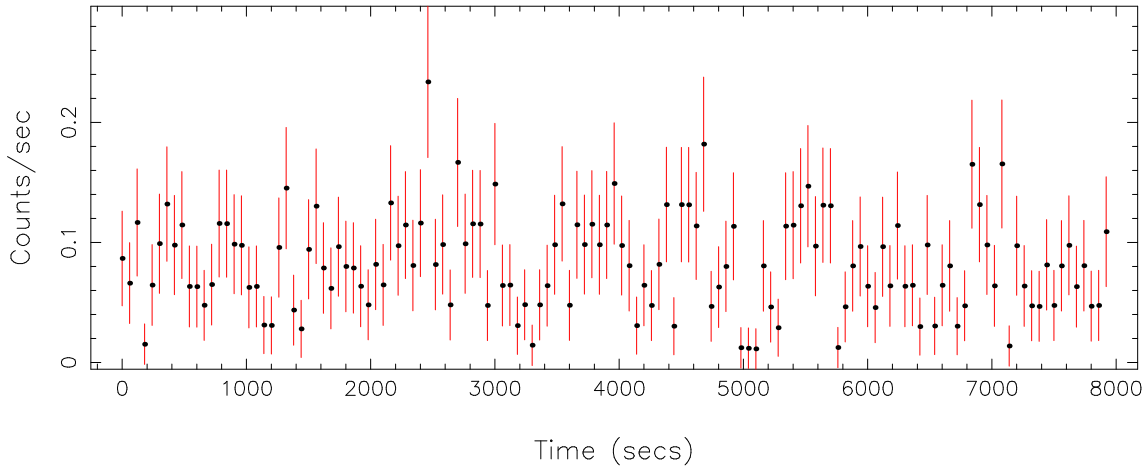

Filename: product/P0840910101M2S002SRCTSR8001.FIT

Obs. ID: 0840910101 (HD17505)

Exp ID: M2S002

Source no.: 1

Source RA\_corr: 2:51:7.94 (J2000)

Source Dec\_corr: 60:25:3.0 (J2000)

Time series bin size: 60 secs

Plotted bin size: 60 secs

Time series start (MJD): 58881.6374432

Background subtracted time series

Mean Rate= 0.08262082

Background time series

Mean Rate=  $3.61181 \times 10^{-3}$

GTI time series (histogram) and fractional exposure values (blue points)