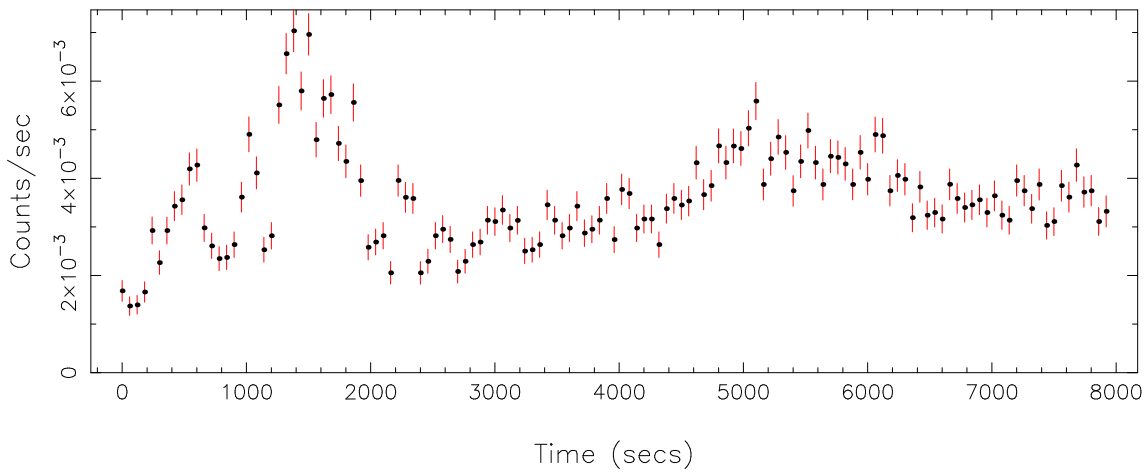

Plotted bin size: 60 secs

Time series start (MJD): 58881.6374432

Background subtracted time series

Mean Rate= 0.08262082

Background time series

Mean Rate=  $3.61181 \times 10^{-3}$

GTI time series (histogram) and fractional exposure values (blue points)