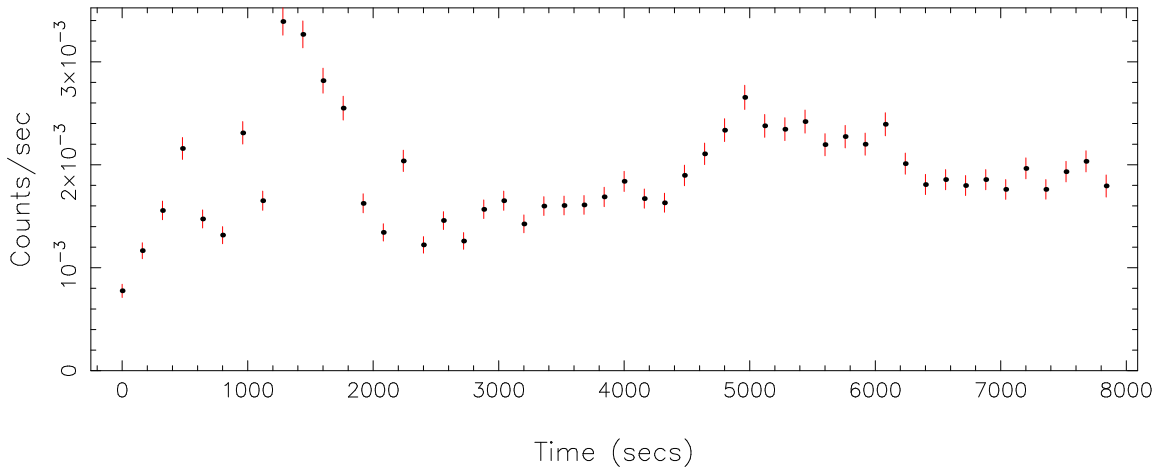

Plotted bin size: 160 secs

Time series start (MJD): 58881.6380219

Background subtracted time series

Mean Rate= 0.01013656

Background time series

Mean Rate=  $1.90883 \times 10^{-3}$

GTI time series (histogram) and fractional exposure values (blue points)