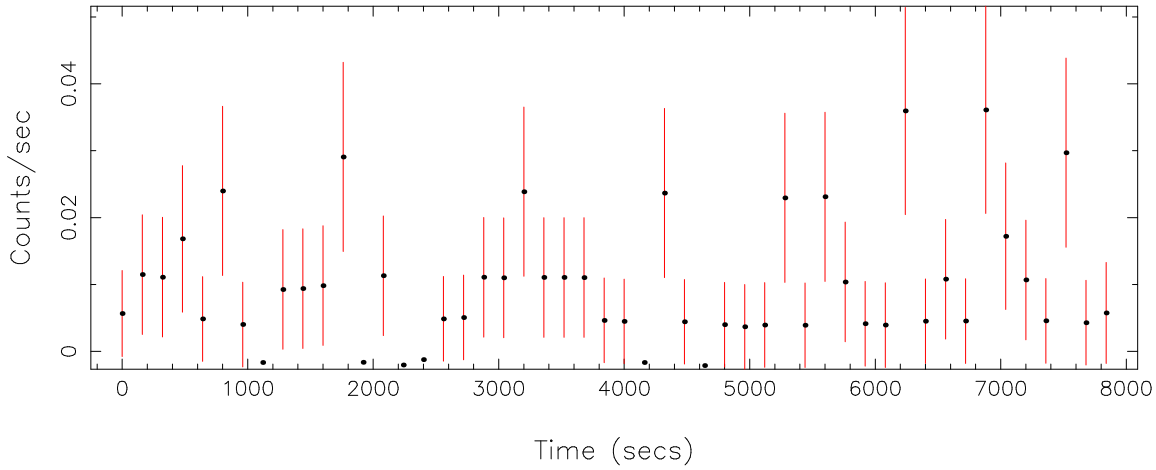

Filename: product/P0840910101M2S002SRCTSR8002.FIT

Obs. ID: 0840910101 (HD17505)

Exp ID: M2S002

Source no.: 2

Source RA\_corr: 2:51:13.85 (J2000)

Source Dec\_corr: 60:23:9.8 (J2000)

Time series bin size: 160 secs

Plotted bin size: 160 secs

Time series start (MJD): 58881.6380219

Background subtracted time series

Mean Rate= 0.01013656

Background time series

Mean Rate=  $1.90883 \times 10^{-3}$

GTI time series (histogram) and fractional exposure values (blue points)