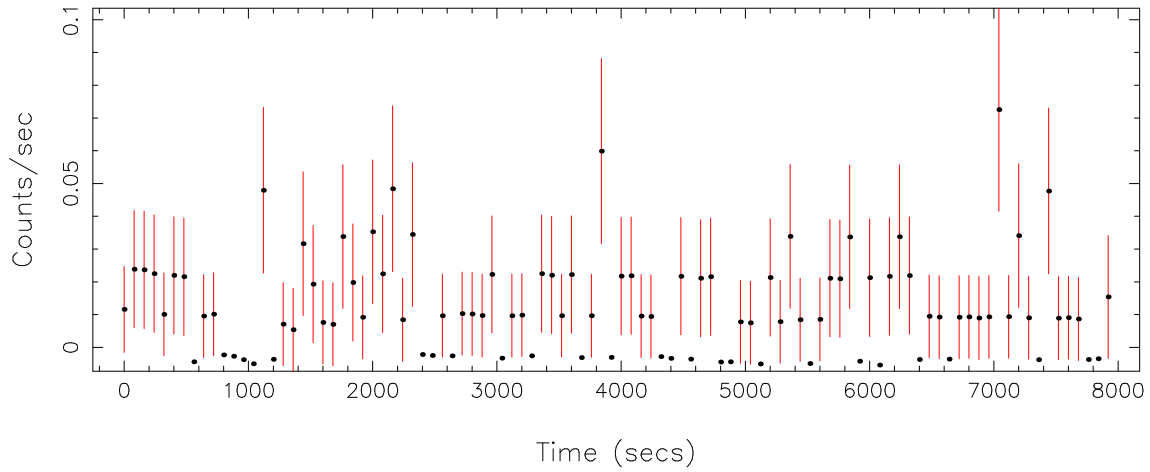

Filename: product/P0840910101M2S002SRCTSR8004.FIT

Obs. ID: 0840910101 (HD17505)

Exp ID: M2S002

Source no.: 4

Source RA_corr: 2:51:11.90 (J2000)

Source Dec_corr: 60:25:31.3 (J2000)

Time series bin size: 80 secs

Plotted bin size: 80 secs

Time series start (MJD): 58881.6375590

Background subtracted time series

Mean Rate= 0.01291165

Background time series

Mean Rate= 3.59932×10^{-3}

GTI time series (histogram) and fractional exposure values (blue points)