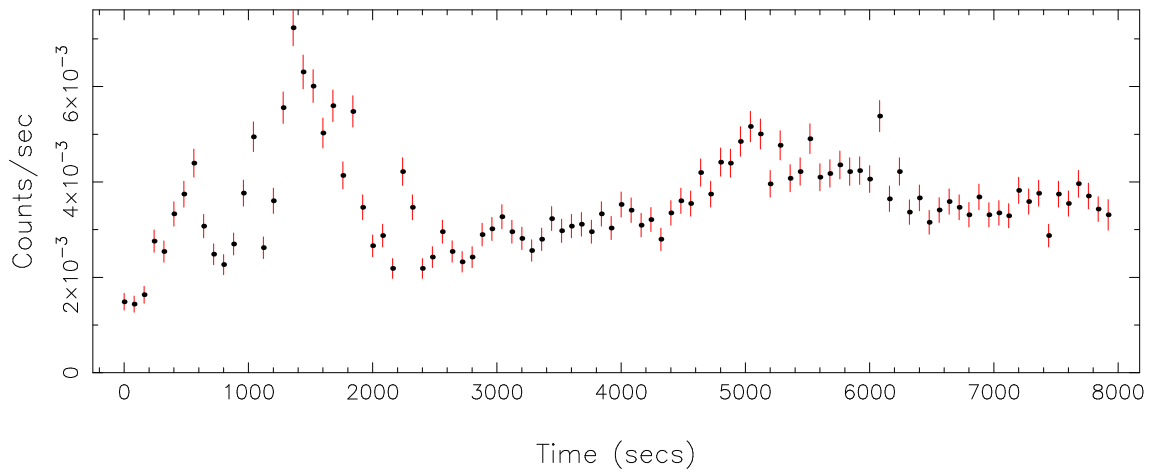

Plotted bin size: 80 secs

Time series start (MJD): 58881.6375590

Background subtracted time series

Mean Rate= 0.01291165

Background time series

Mean Rate= 3.59932×10^{-3}

GTI time series (histogram) and fractional exposure values (blue points)