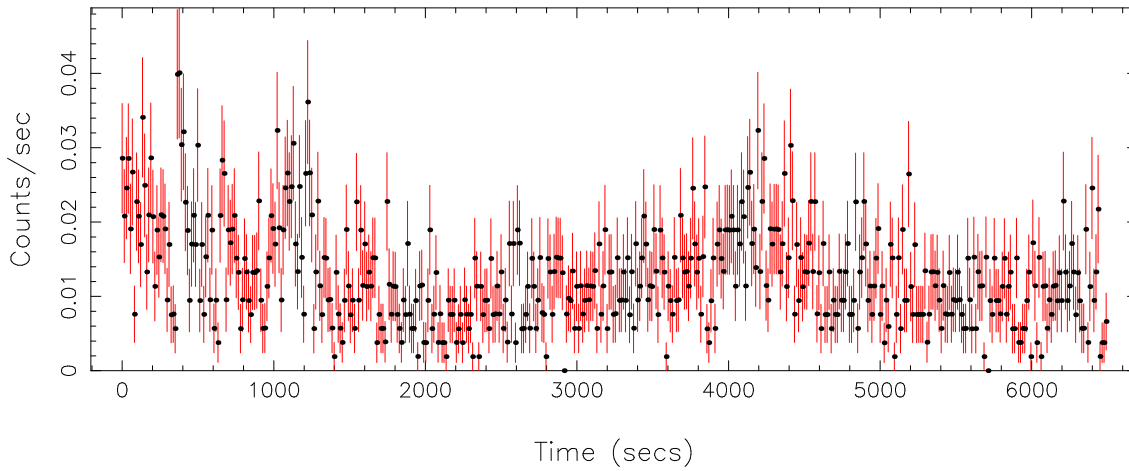

Plotted bin size: 13.4399996 secs

Time series start (MJD): 58881.6589569

Background subtracted time series

Mean Rate= 0.01718266

Background time series

Mean Rate= 0.01267917

GTI time series (histogram) and fractional exposure values (blue points)