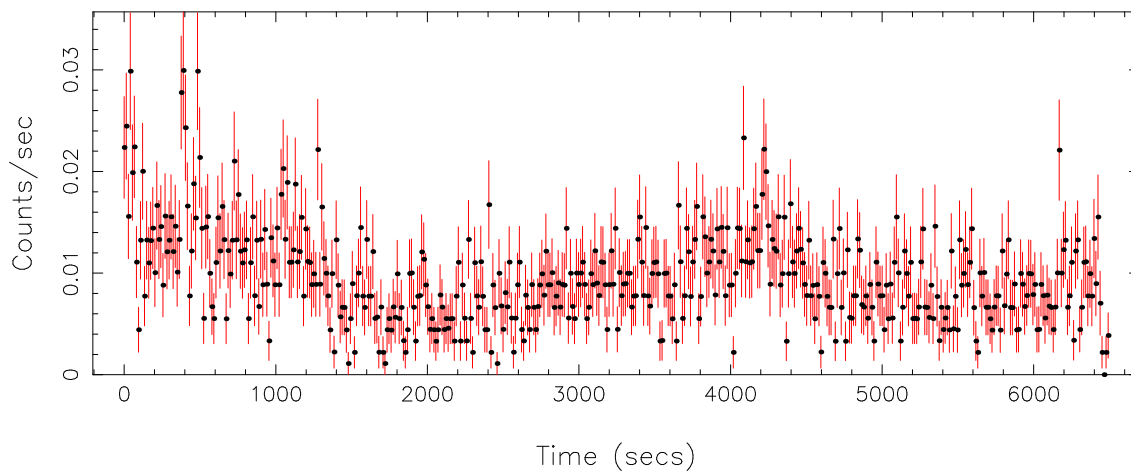

Plotted bin size: 13.4399996 secs

Time series start (MJD): 58881.6589569

Background subtracted time series

Mean Rate= 0.01065938

Background time series

Mean Rate= 9.57636×10^{-3}

GTI time series (histogram) and fractional exposure values (blue points)