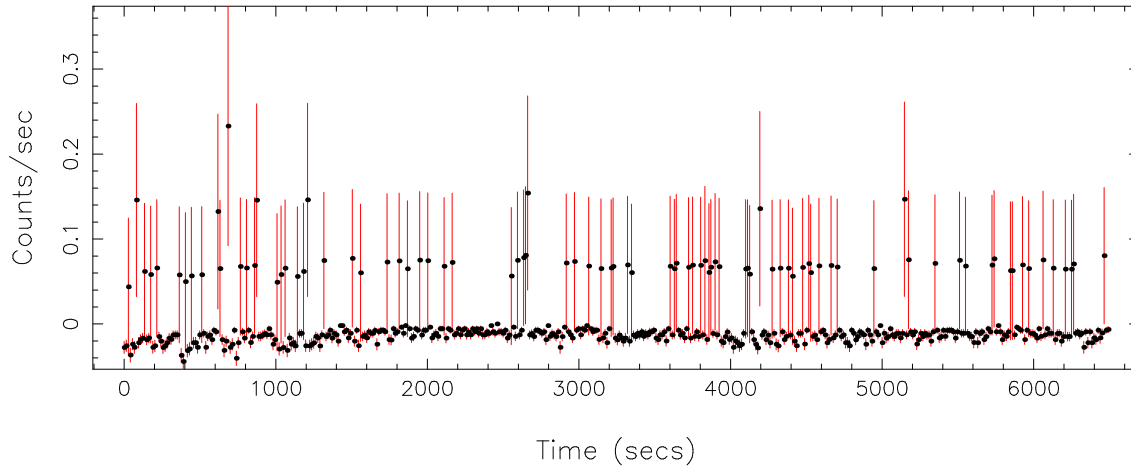

Filename: product/P0840910101PNS003SRCTSR8004.FIT

Obs. ID: 0840910101 (HD17505)

Exp ID: PNS003

Source no.: 4

Source RA\_corr: 2:51:11.90 (J2000)

Source Dec\_corr: 60:25:31.3 (J2000)

Time series bin size: 0.96 secs

Plotted bin size: 13.4399996 secs

Time series start (MJD): 58881.6589569

Background subtracted time series

Mean Rate=  $2.08636 \times 10^{-3}$

Background time series

Mean Rate= 0.01409454

GTI time series (histogram) and fractional exposure values (blue points)