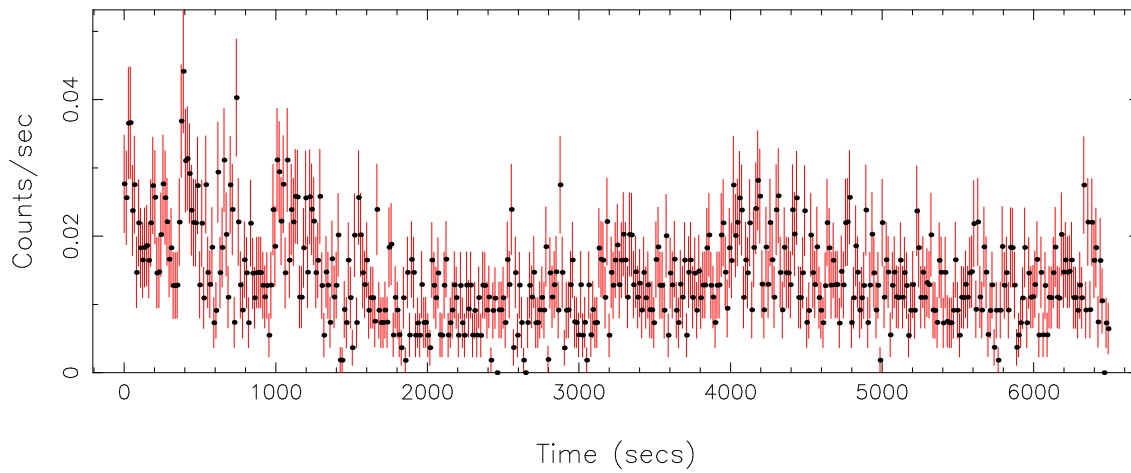

Filename: product/P0840910101PNS003SRCTSR8004.FIT

Obs. ID: 0840910101 (HD17505)

Exp ID: PNS003

Source no.: 4

Source RA\_corr: 2:51:11.90 (J2000)

Source Dec\_corr: 60:25:31.3 (J2000)

Time series bin size: 0.96 secs

Plotted bin size: 13.4399996 secs

Time series start (MJD): 58881.6589569

Background subtracted time series

Mean Rate=  $2.08636 \times 10^{-3}$

Background time series

Mean Rate= 0.01409454

GTI time series (histogram) and fractional exposure values (blue points)