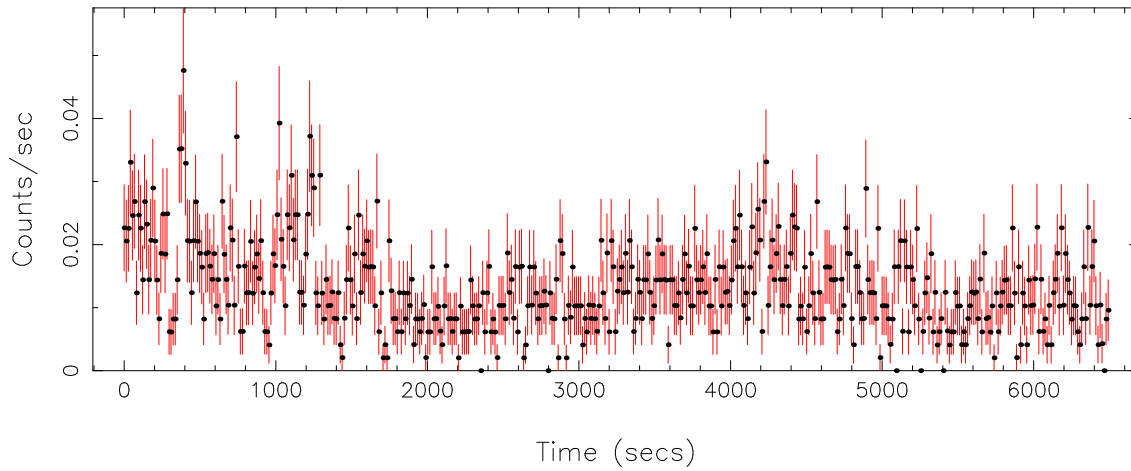

Plotted bin size: 13.4399996 secs

Time series start (MJD): 58881.6589569

Background subtracted time series

Mean Rate= 0.01198823

Background time series

Mean Rate= 0.01319579

GTI time series (histogram) and fractional exposure values (blue points)