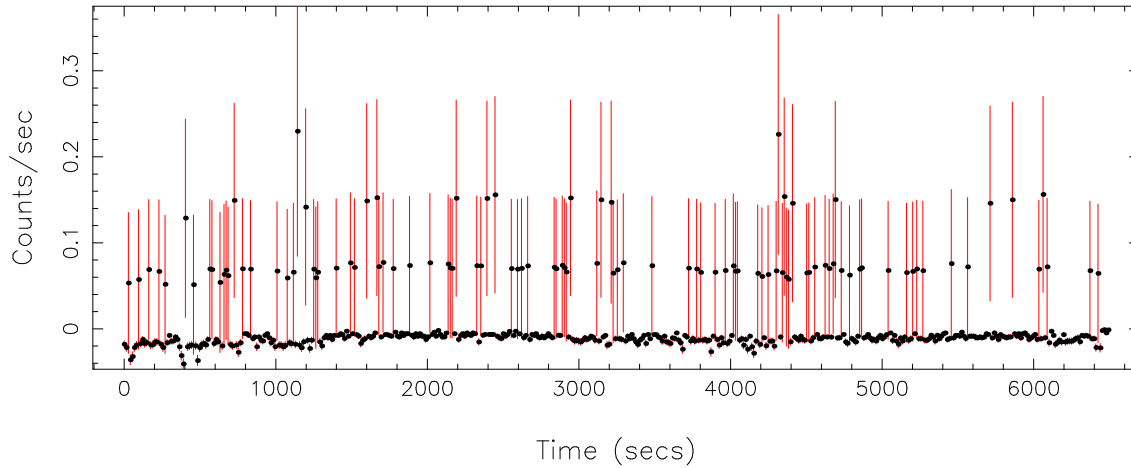

Filename: product/P0840910101PNS003SRCTSR8006.FIT

Obs. ID: 0840910101 (HD17505)

Exp ID: PNS003

Source no.: 6

Source RA_corr: 2:51:35.53 (J2000)

Source Dec_corr: 60:19:42.6 (J2000)

Time series bin size: 0.96 secs

Plotted bin size: 13.4399996 secs

Time series start (MJD): 58881.6589569

Background subtracted time series

Mean Rate= 8.61053×10^{-3}

Background time series

Mean Rate= 0.01194299

GTI time series (histogram) and fractional exposure values (blue points)