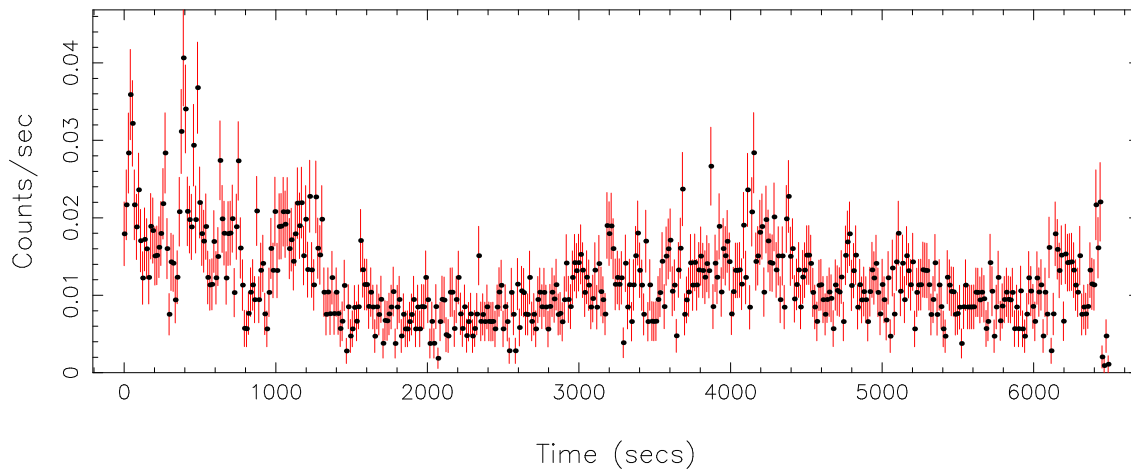

Plotted bin size: 13.4399996 secs

Time series start (MJD): 58881.6589569

Background subtracted time series

Mean Rate= 8.61053×10^{-3}

Background time series

Mean Rate= 0.01194299

GTI time series (histogram) and fractional exposure values (blue points)