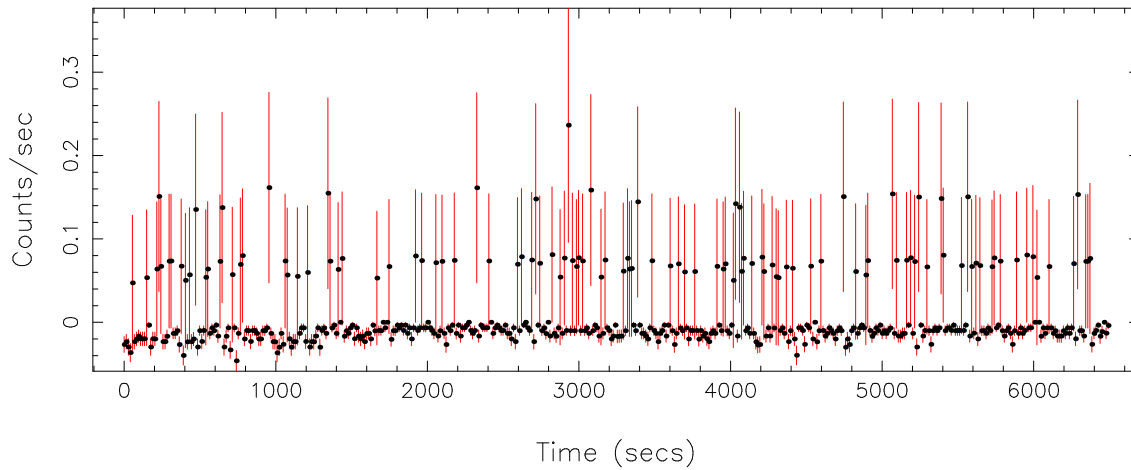

Filename: product/P0840910101PNS003SRCTSR8008.FIT

Obs. ID: 0840910101 (HD17505)

Exp ID: PNS003

Source no.: 8

Source RA\_corr: 2:51:6.80 (J2000)

Source Dec\_corr: 60:24:27.4 (J2000)

Time series bin size: 0.96 secs

Plotted bin size: 13.4399996 secs

Time series start (MJD): 58881.6589569

Background subtracted time series

Mean Rate=  $9.04285 \times 10^{-3}$

Background time series

Mean Rate= 0.01264688

GTI time series (histogram) and fractional exposure values (blue points)