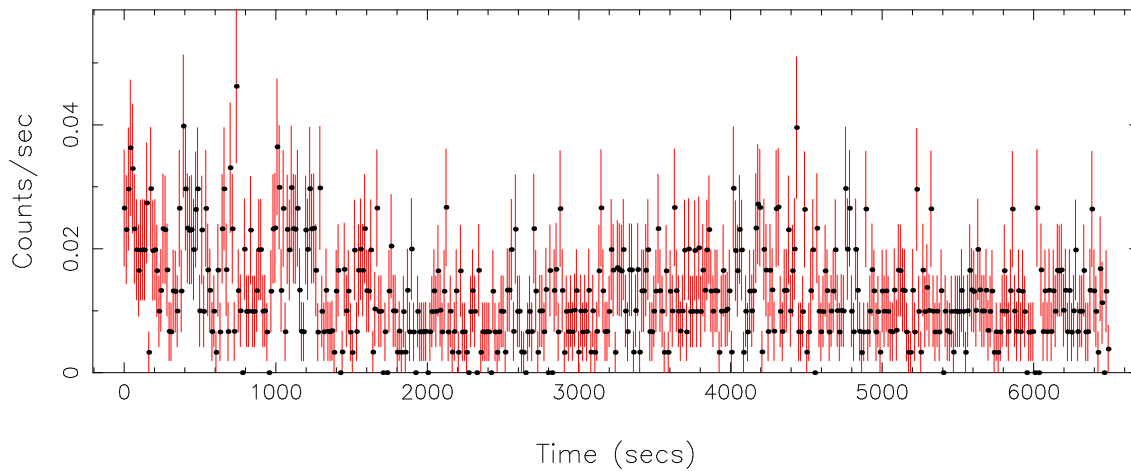

Filename: product/P0840910101PNS003SRCTSR8008.FIT

Obs. ID: 0840910101 (HD17505)

Exp ID: PNS003

Source no.: 8

Source RA\_corr: 2:51:6.80 (J2000)

Source Dec\_corr: 60:24:27.4 (J2000)

Time series bin size: 0.96 secs

Plotted bin size: 13.4399996 secs

Time series start (MJD): 58881.6589569

Background subtracted time series

Mean Rate=  $9.04285 \times 10^{-3}$

Background time series

Mean Rate= 0.01264688

GTI time series (histogram) and fractional exposure values (blue points)