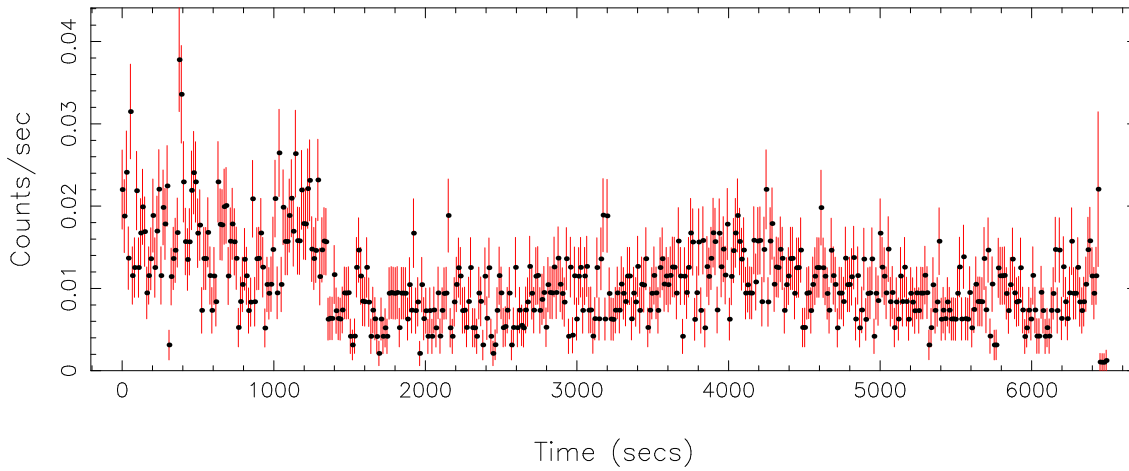

Plotted bin size: 13.4399996 secs

Time series start (MJD): 58881.6589569

Background subtracted time series

Mean Rate= 8.72382×10^{-3}

Background time series

Mean Rate= 0.01082048

GTI time series (histogram) and fractional exposure values (blue points)