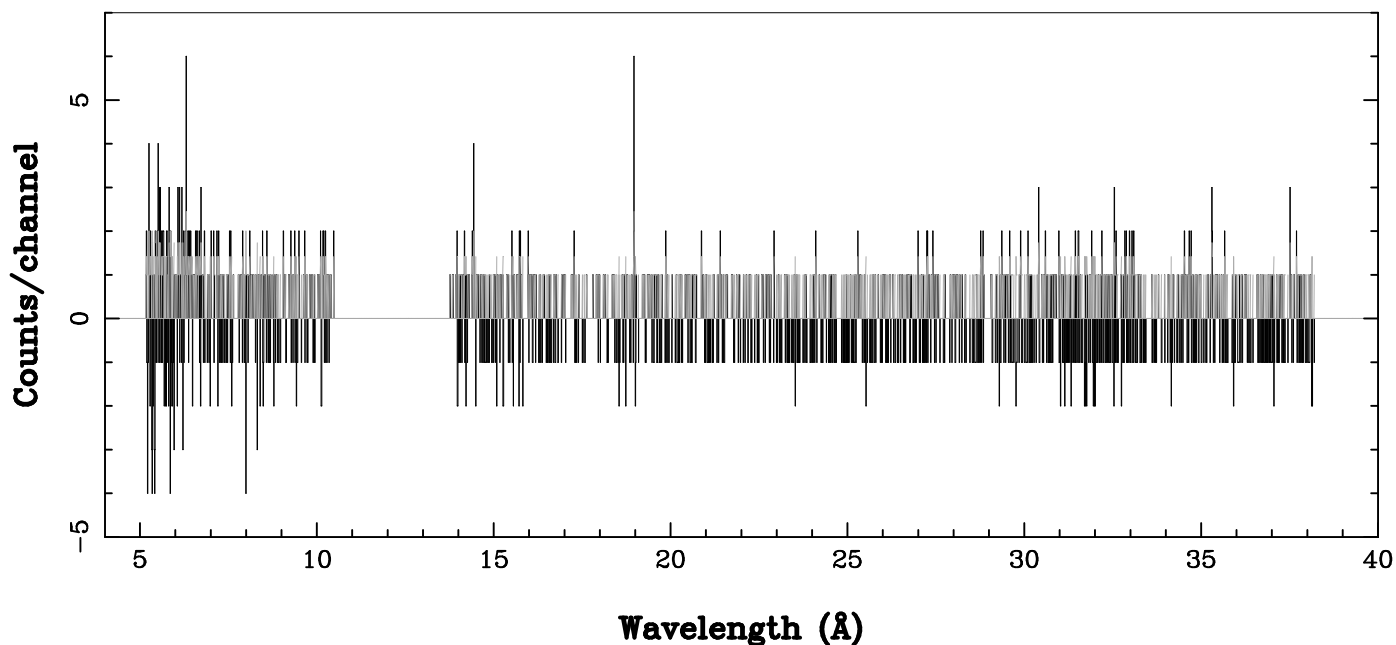

XMM - RGS1 - OBJECT: HD17505 - RA: 42.78208 - DEC: 60.41709  
OBS-ID: 0840910101 - EXP-ID: Indef - Exp. Time: 8173.0576171875  
Key: - data - errors

DATE-OBS 2020-02-02T15:15:15  
DATE-END 2020-02-02T17:32:47

SOURCE ID: 3 - SPECTRUM ORDER: 1  
EPIC00001

NET SPECTRUM, No rebinning

SOURCE ID: 3 - SPECTRUM ORDER: 2  
EPIC00001

NET SPECTRUM, No rebinning