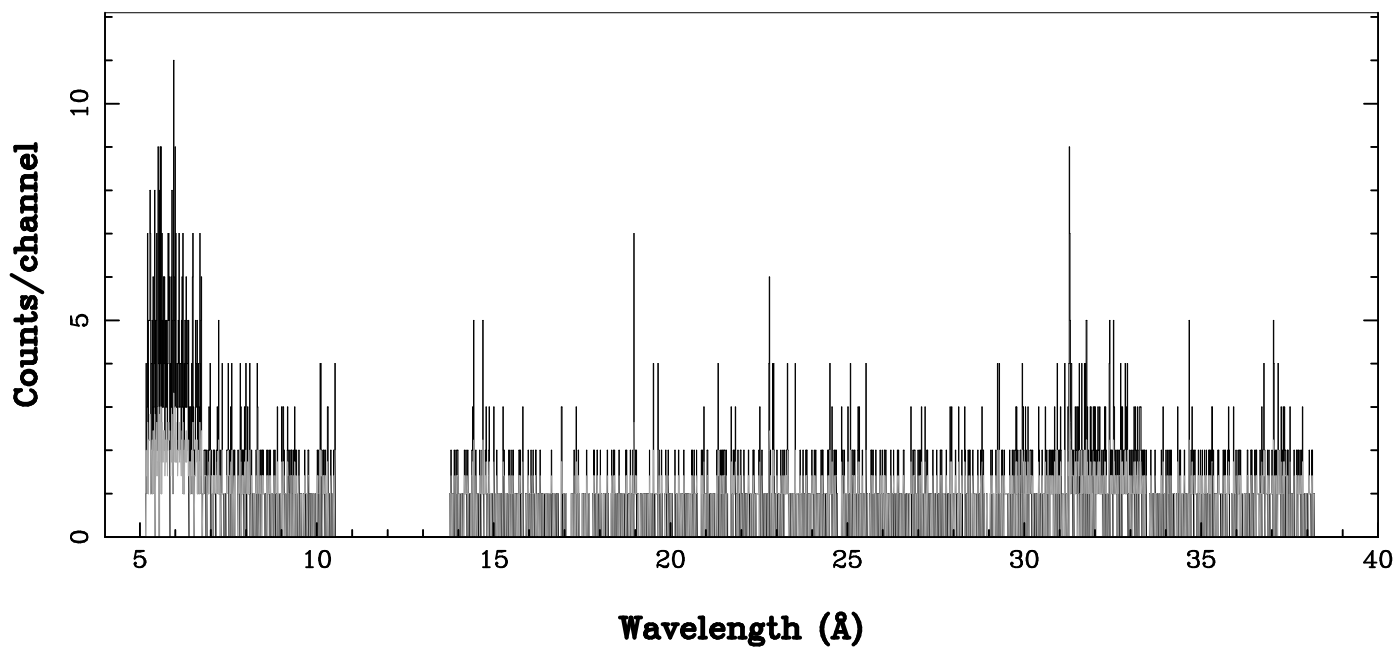

XMM - RGS1 - OBJECT: HD17505 - RA: 42.78208 - DEC: 60.41709  
OBS-ID: 0840910101 - EXP-ID: Indef - Exp. Time: 8173.0576171875  
Key: - data - errors

DATE-OBS 2020-02-02T15:15:15  
DATE-END 2020-02-02T17:32:47

SOURCE ID: 34 - SPECTRUM ORDER: 1  
WHOLE\_FIELD

SRC+BKG SPECTRUM, No rebinning

SOURCE ID: 34 - SPECTRUM ORDER: 2  
WHOLE\_FIELD

SRC+BKG SPECTRUM, No rebinning