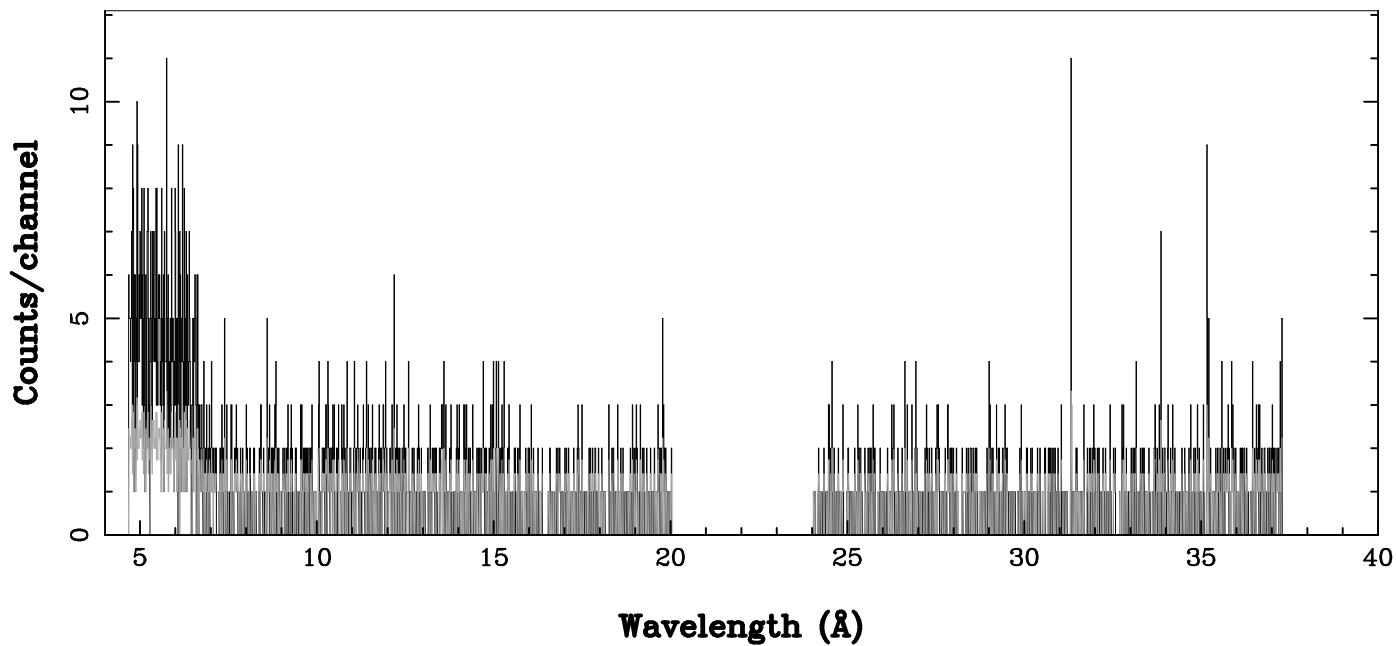

XMM - RGS2 - OBJECT: HD17505 - RA: 42.78208 - DEC: 60.41709
OBS-ID: 0840910101 - EXP-ID: Indef - Exp. Time: 8184.109375
Key: - data - errors

DATE-OBS 2020-02-02T15:15:23
DATE-END 2020-02-02T17:33:39

SOURCE ID: 34 - SPECTRUM ORDER: 1
WHOLE_FIELD

SRC+BKG SPECTRUM, No rebinning

SOURCE ID: 34 - SPECTRUM ORDER: 2
WHOLE_FIELD

SRC+BKG SPECTRUM, No rebinning