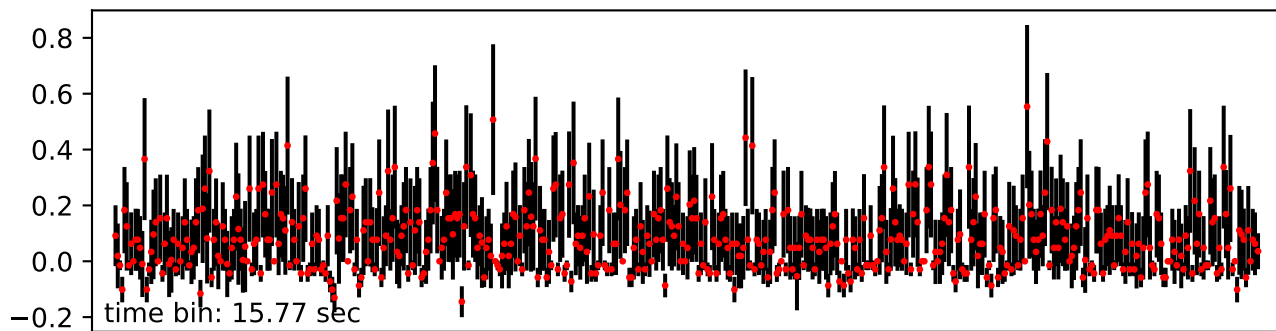

Merged TimeSeries

OBS_ID: 0860190201

EPIC SRCNUM: 2

RA,Dec: 03h32m53.8783s -09d26m29.3269s

EPN

EMOS1

EMOS2

RGS1+RGS2