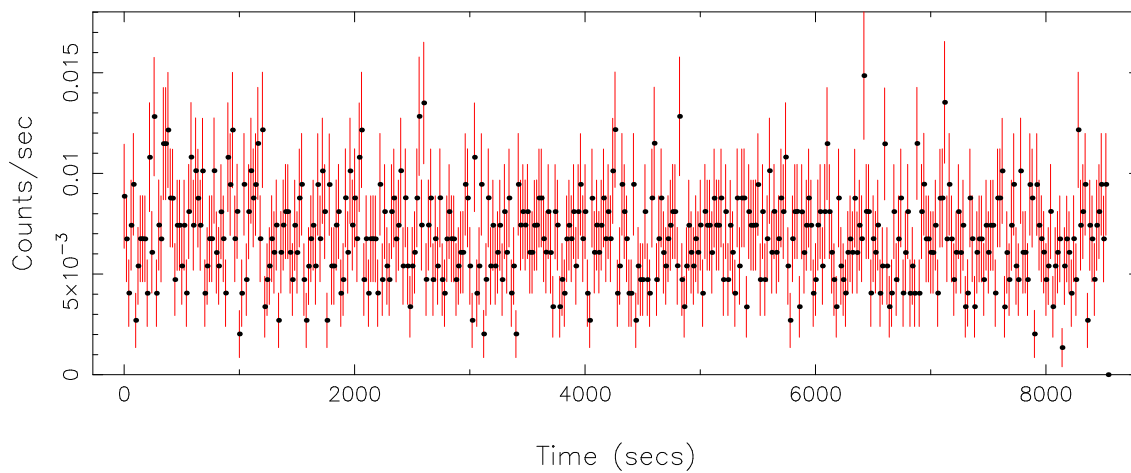

Filename: product/P0860190201M1S001SRCTSR8001.FIT

Obs. ID: 0860190201 (epsilon Erid)

Exp ID: M1S001

Source no.: 1

Source RA_corr: 3:32:54.38 (J2000)

Source Dec_corr: -9:27:29.0 (J2000)

Time series bin size: 10 secs

Plotted bin size: 20 secs

Time series start (MJD): 59052.7615497

Background subtracted time series

Mean Rate= 1.49483104

Background time series

Mean Rate= 6.86018×10^{-3}

GTI time series (histogram) and fractional exposure values (blue points)