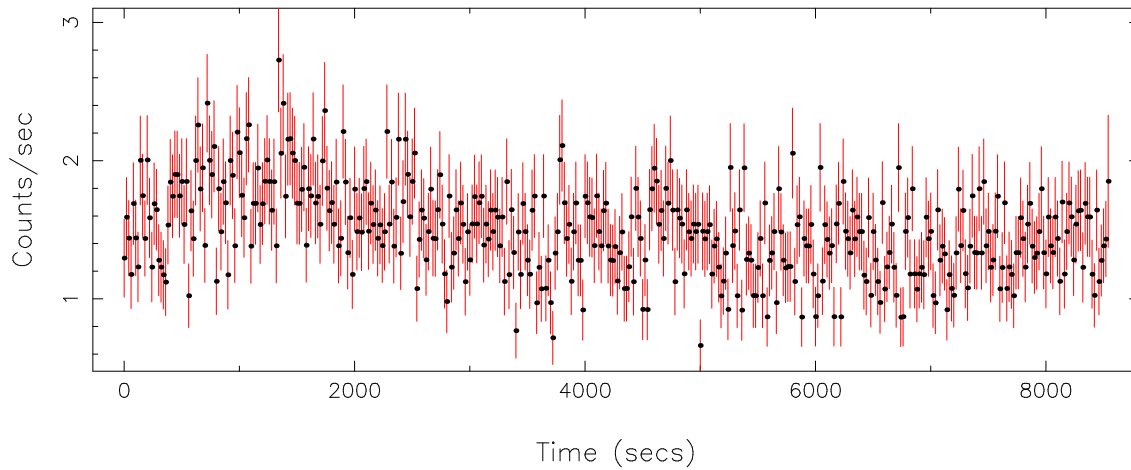

Filename: product/P0860190201M1S001SRCTSR8001.FIT

Obs. ID: 0860190201 (epsilon Erid)

Exp ID: M1S001

Source no.: 1

Source RA_corr: 3:32:54.38 (J2000)

Source Dec_corr: -9:27:29.0 (J2000)

Time series bin size: 10 secs

Plotted bin size: 20 secs

Time series start (MJD): 59052.7615497

Background subtracted time series

Mean Rate= 1.49483104

Background time series

Mean Rate= 6.86018×10^{-3}

GTI time series (histogram) and fractional exposure values (blue points)