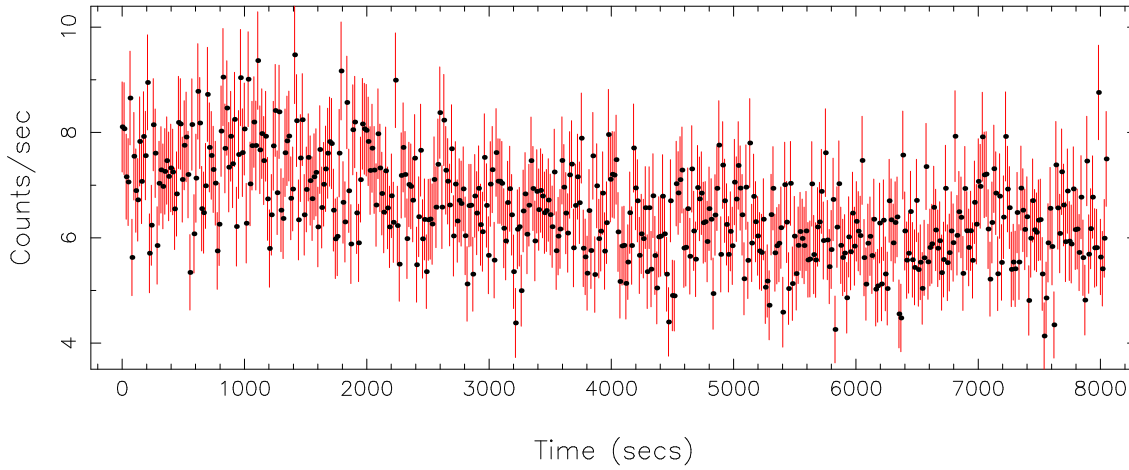

Filename: product/P0860190201PNS003SRCTSR8001.FIT

Obs. ID: 0860190201 (epsilon Erid)

Exp ID: PNS003

Source no.: 1

Source RA_corr: 3:32:54.38 (J2000)

Source Dec_corr: -9:27:29.0 (J2000)

Time series bin size: 0.12 secs

Plotted bin size: 15.8399992 secs

Time series start (MJD): 59052.7673579

Background subtracted time series

Mean Rate= 6.56499072

Background time series

Mean Rate= 0.11644944

GTI time series (histogram) and fractional exposure values (blue points)