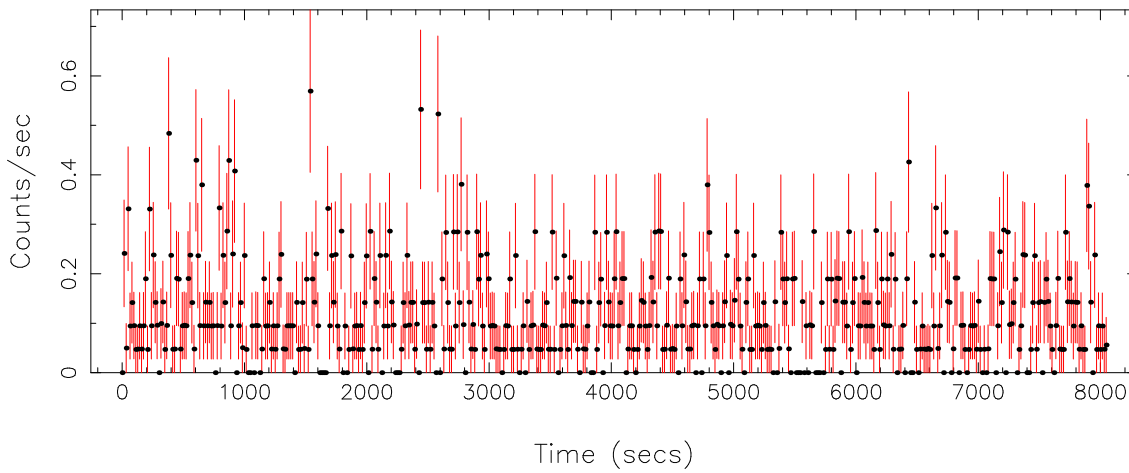

Filename: product/P0860190201PNS003SRCTSR8001.FIT

Obs. ID: 0860190201 (epsilon Erid)

Exp ID: PNS003

Source no.: 1

Source RA_corr: 3:32:54.38 (J2000)

Source Dec_corr: -9:27:29.0 (J2000)

Time series bin size: 0.12 secs

Plotted bin size: 15.8399992 secs

Time series start (MJD): 59052.7673579

Background subtracted time series

Mean Rate= 6.56499072

Background time series

Mean Rate= 0.11644944

GTI time series (histogram) and fractional exposure values (blue points)