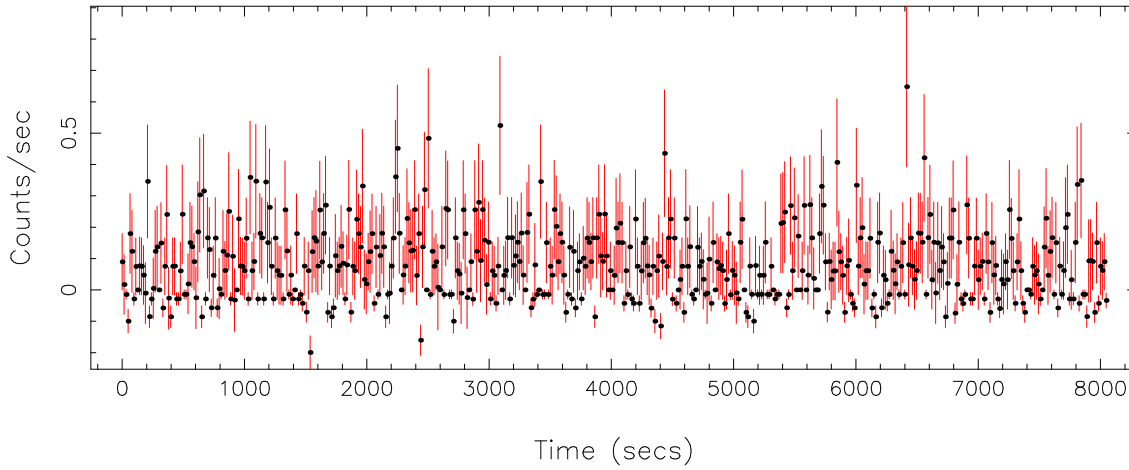

Filename: product/P0860190201PNS003SRCTSR8002.FIT
Obs. ID: 0860190201 (epsilon Erid)
Exp ID: PNS003
Source no.: 2
Source RA_corr: 3:32:53.87 (J2000)
Source Dec_corr: -9:26:29.3 (J2000)
Time series bin size: 0.12 secs
Plotted bin size: 15.8399992 secs
Time series start (MJD): 59052.7673579

Background subtracted time series

Mean Rate= 0.0800205

Background time series

Mean Rate= 0.03411067

GTI time series (histogram) and fractional exposure values (blue points)