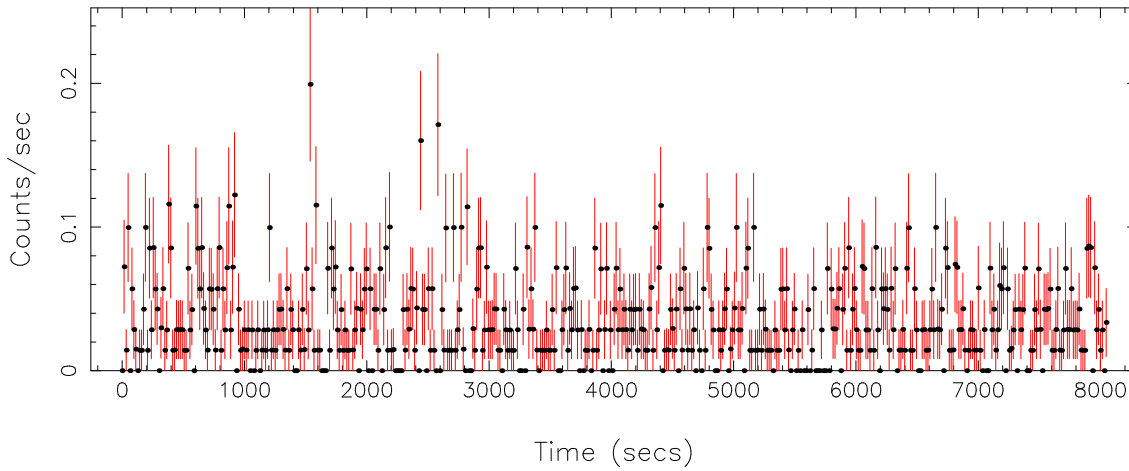

Filename: product/P0860190201PNS003SRCTSR8002.FIT
Obs. ID: 0860190201 (epsilon Erid)
Exp ID: PNS003
Source no.: 2
Source RA_corr: 3:32:53.87 (J2000)
Source Dec_corr: -9:26:29.3 (J2000)
Time series bin size: 0.12 secs
Plotted bin size: 15.8399992 secs
Time series start (MJD): 59052.7673579

Background subtracted time series

Mean Rate= 0.0800205

Background time series

Mean Rate= 0.03411067

GTI time series (histogram) and fractional exposure values (blue points)