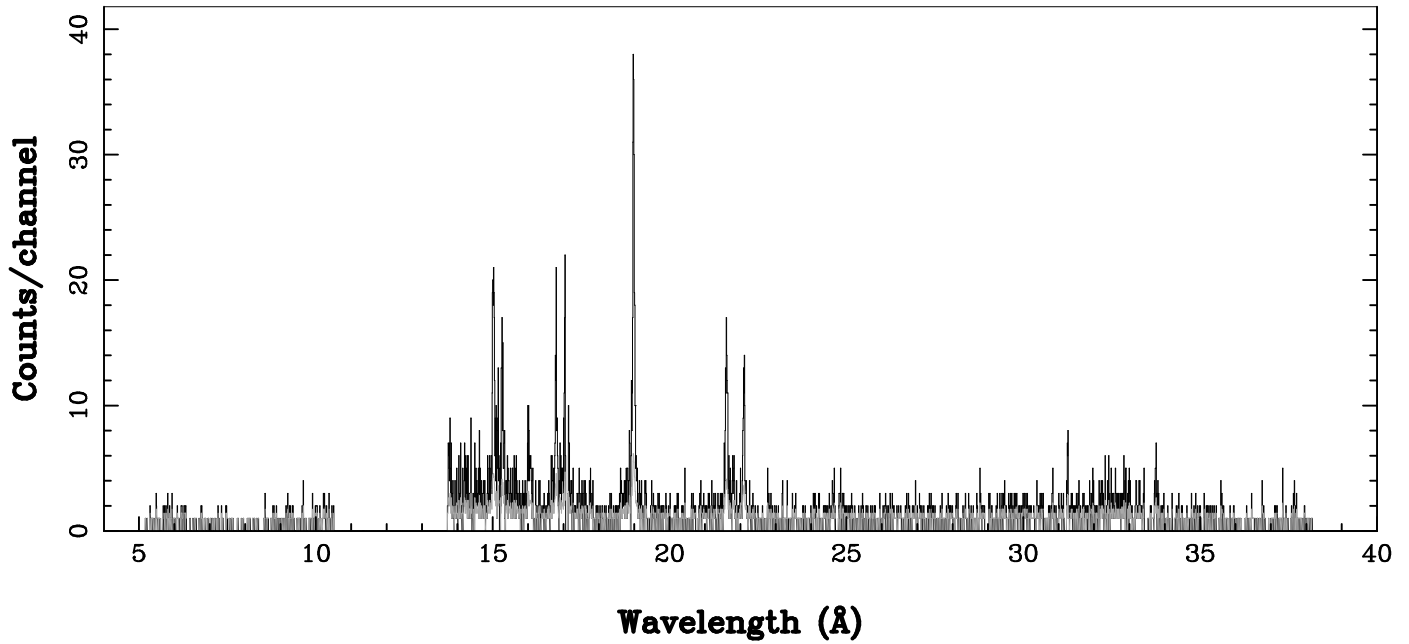

XMM - RGS1 - OBJECT: epsilon Eridani - RA: 53.22658 - DEC: -9.45807
OBS-ID: 0860190201 - EXP-ID: Indef - Exp. Time: 8755.369140625
Key: - data - errors

DATE-OBS 2020-07-22T18:14:39
DATE-END 2020-07-22T20:41:52

SOURCE ID: 17 - SPECTRUM ORDER: 1
WHOLE_FIELD

SRC+BKG SPECTRUM, No rebinning

SOURCE ID: 17 - SPECTRUM ORDER: 2
WHOLE_FIELD

SRC+BKG SPECTRUM, No rebinning