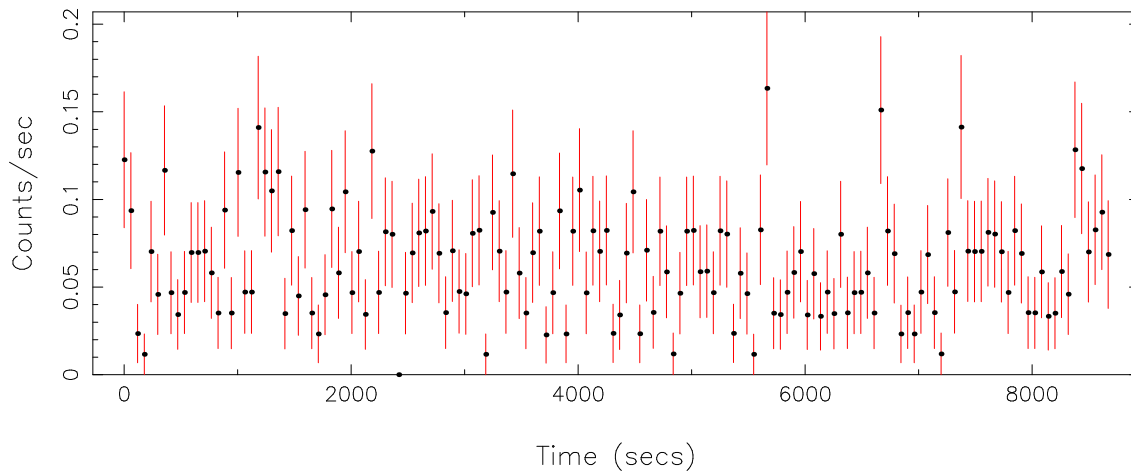

Filename: product/P0860190201R2U002SRCTSR0003.FIT

Obs. ID: 0860190201 (epsilon Erid)

Exp ID: RGS2002

Source no.: 3

Source RA_corr: 3:32:54.37 (J2000)

Source Dec_corr: -9:27:29.0 (J2000)

Time series bin size: 59 secs

Plotted bin size: 59 secs

Time series start (MJD): 59052.7624421

Background subtracted time series

Mean Rate= 0.40958032

Background time series

Mean Rate= 0.06344743

GTI time series (histogram) and fractional exposure values (blue points)