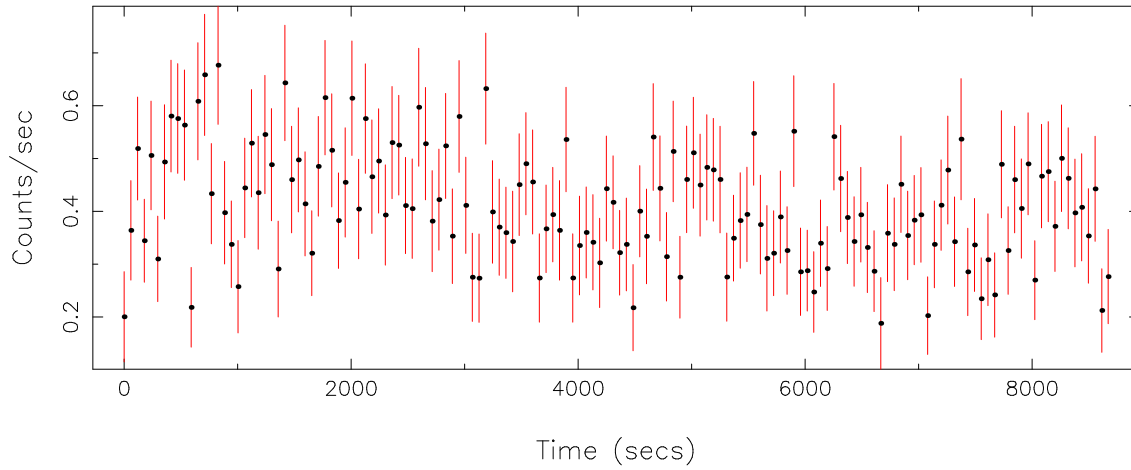

Filename: product/P0860190201R2U002SRCTSR0003.FIT

Obs. ID: 0860190201 (epsilon Erid)

Exp ID: RGS2002

Source no.: 3

Source RA_corr: 3:32:54.37 (J2000)

Source Dec_corr: -9:27:29.0 (J2000)

Time series bin size: 59 secs

Plotted bin size: 59 secs

Time series start (MJD): 59052.7624421

Background subtracted time series

Mean Rate= 0.40958032

Background time series

Mean Rate= 0.06344743

GTI time series (histogram) and fractional exposure values (blue points)