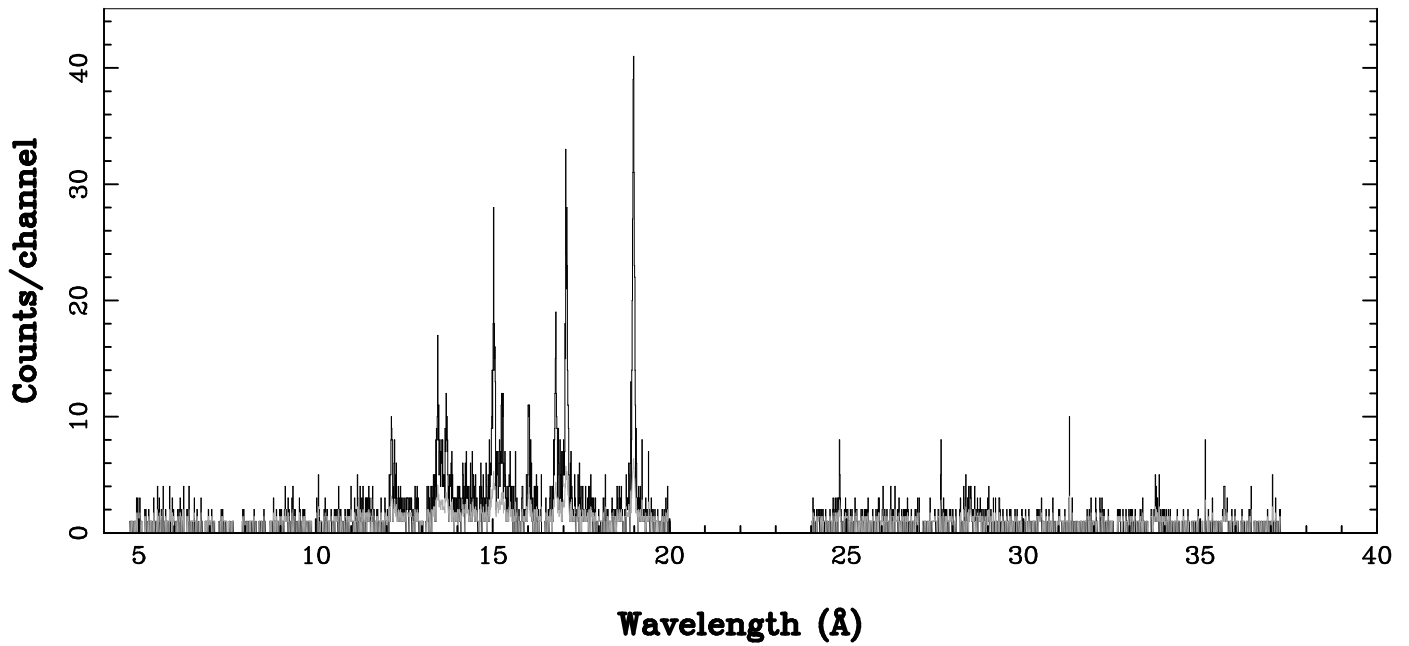

XMM - RGS2 - OBJECT: epsilon Eridani - RA: 53.22658 - DEC: -9.45807
OBS-ID: 0860190201 - EXP-ID: Indef - Exp. Time: 8726.8662109375
Key: - data - errors

DATE-OBS 2020-07-22T18:14:47
DATE-END 2020-07-22T20:41:54

SOURCE ID: 17 - SPECTRUM ORDER: 1
WHOLE_FIELD

SRC+BKG SPECTRUM, No rebinning

SOURCE ID: 17 - SPECTRUM ORDER: 2
WHOLE_FIELD

SRC+BKG SPECTRUM, No rebinning