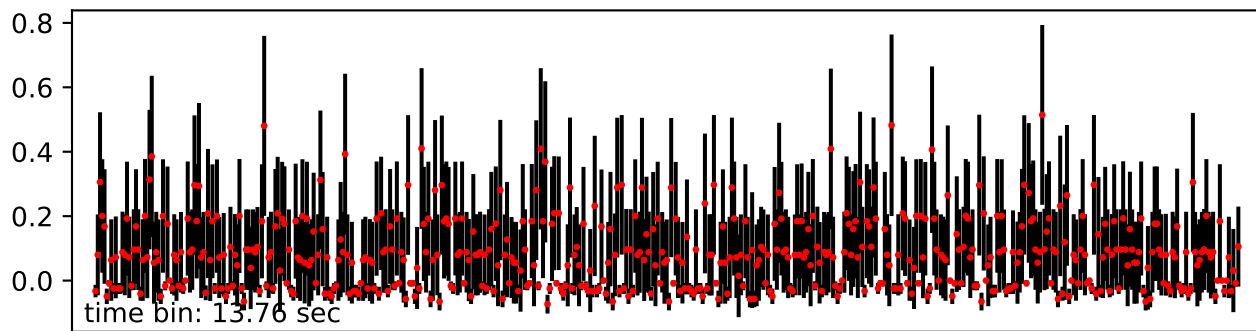

# Merged TimeSeries

OBS\_ID: 0860190301

EPIC SRCNUM: 5

RA,Dec: 03h32m57.5795s -09d28m09.1807s

EPN

EMOS1

EMOS2

RGS1+RGS2