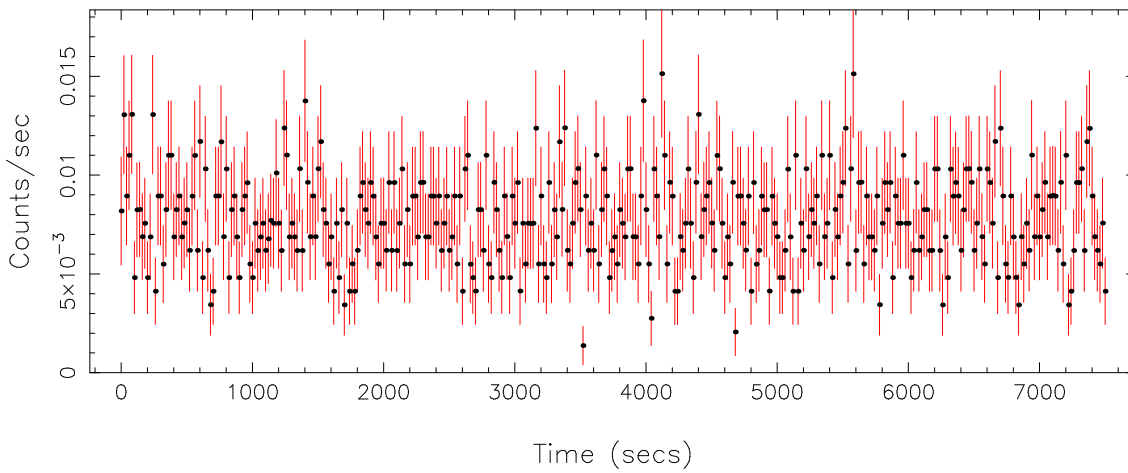

Filename: product/P0860190301M1S001SRCTSR8001.FIT
 Obs. ID: 0860190301 (epsilon Erid)
 Exp ID: M1S001
 Source no.: 1
 Source RA_corr: 3:32:54.61 (J2000)
 Source Dec_corr: -9:27:29.8 (J2000)

Time series bin size: 10 secs
 Plotted bin size: 20 secs
 Time series start (MJD): 59231.6323143

Background subtracted time series

Mean Rate= 1.82648384

Background time series

Mean Rate= 7.74271×10^{-3}

GTI time series (histogram) and fractional exposure values (blue points)