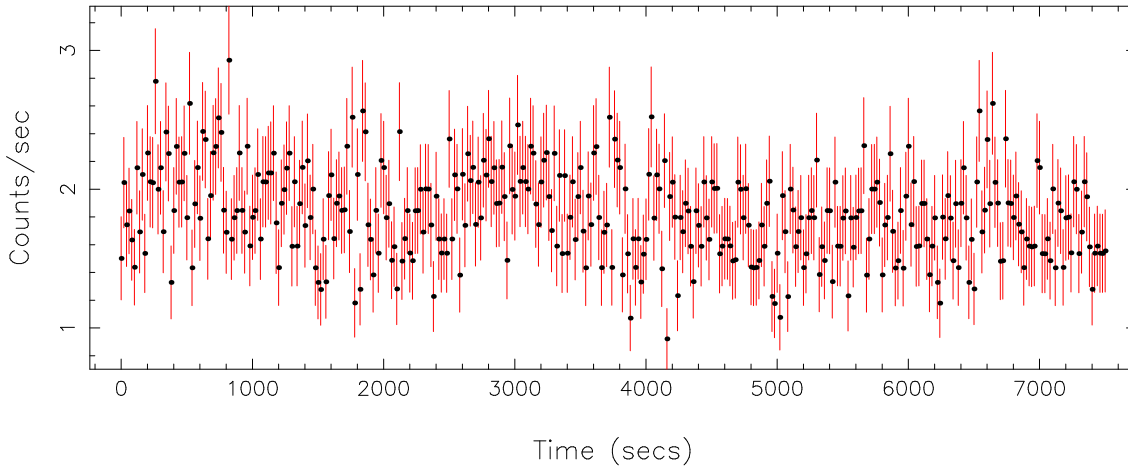

Filename: product/P0860190301M1S001SRCTSR8001.FIT
 Obs. ID: 0860190301 (epsilon Erid)
 Exp ID: M1S001
 Source no.: 1
 Source RA_corr: 3:32:54.61 (J2000)
 Source Dec_corr: -9:27:29.8 (J2000)

Time series bin size: 10 secs
 Plotted bin size: 20 secs
 Time series start (MJD): 59231.6323143

Background subtracted time series

Mean Rate= 1.82648384

Background time series

Mean Rate= 7.74271×10^{-3}

GTI time series (histogram) and fractional exposure values (blue points)